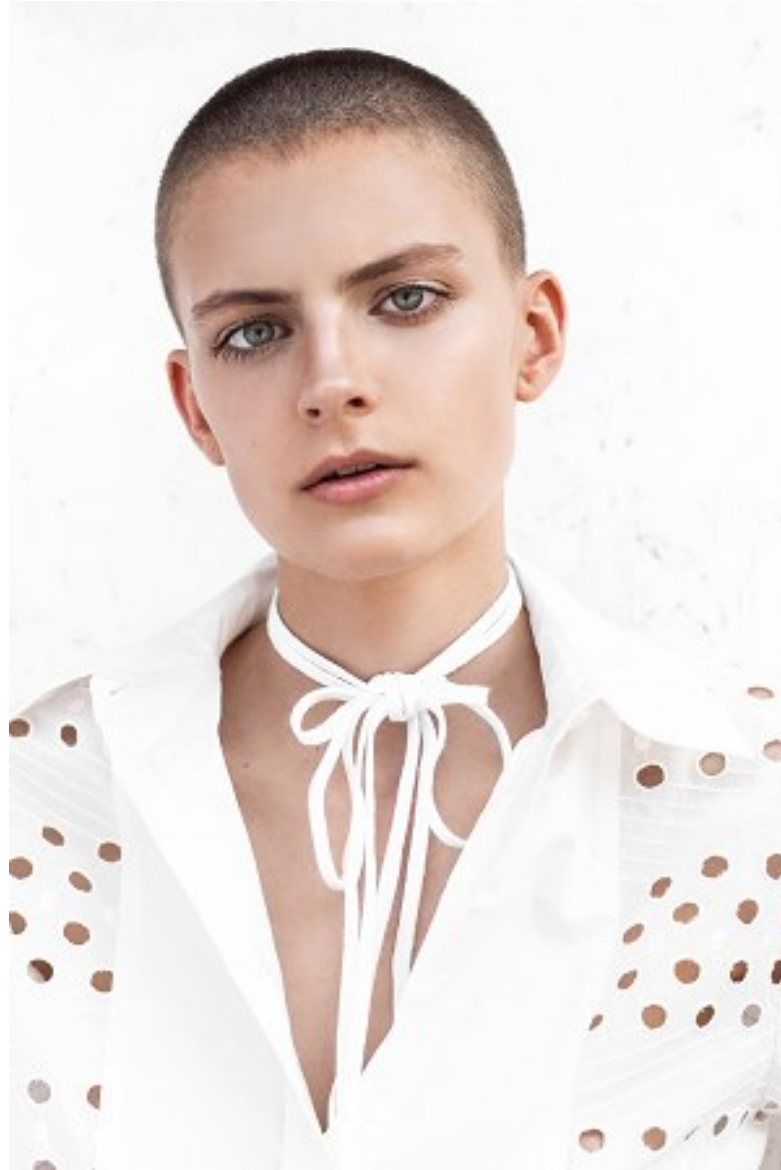

KARIN

MODELS AGENCY

ZOFIA WROBEL

HEIGHT 177CM/5'9.5" | BUST 83CM/32.5" | WAIST 61CM/24" | HIPS 87CM/34.5" | SHOES 39 EU/8 US/6 UK | HAIR DARK BLONDE | EYES BLUE

KARIN

MODELS AGENCY

ZOFIA WROBEL

HEIGHT 177CM/5'9.5" | BUST 83CM/32.5" | WAIST 61CM/24" | HIPS 87CM/34.5" | SHOES 39 EU/8 US/6 UK | HAIR DARK BLONDE | EYES BLUE