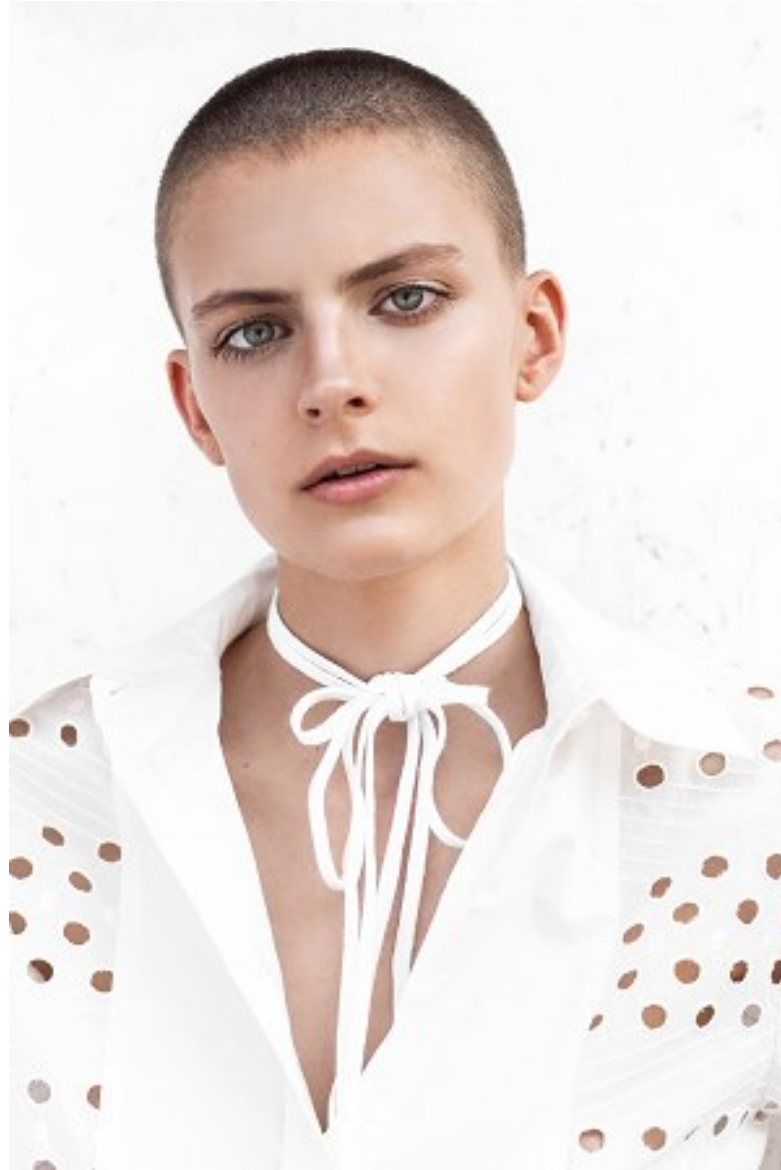

KARIN

MODELS AGENCY

ZOFIA WROBEL

HEIGHT 177CM/5'9.5" | BUST 83CM/32.5" | WAIST 61CM/24" | HIPS 87CM/34.5" | SHOES 39 EU/8 US/6 UK | HAIR DARK BLONDE | EYES BLUE

KARIN

MODELS AGENCY

ZOFIA WROBEL

HEIGHT 177CM/5'9.5" | BUST 83CM/32.5" | WAIST 61CM/24" | HIPS 87CM/34.5" | SHOES 39 EU/8 US/6 UK | HAIR DARK BLONDE | EYES BLUE

KARIN

MODELS AGENCY

ZOFIA WROBEL

HEIGHT 177CM/5'9.5" | BUST 83CM/32.5" | WAIST 61CM/24" | HIPS 87CM/34.5" | SHOES 39 EU/8 US/6 UK | HAIR DARK BLONDE | EYES BLUE

KARIN

MODELS AGENCY

1991

Model: ZOFIA WROBEL. Styling: OLLA KOWALSKA. Photo: KAROL WYSMYK. Production: TATIANA PANCEWICZ.

86 K MAG STYL

Model: ZOFIA, MAKAR/
GAGA MODELS

Model: ZOFIA WROBEL. Styling: OLLA KOWALSKA. Photo: KAROL WYSMYK. Production: TATIANA PANCEWICZ.

OLLA KOWALSKA

STYL K MAG 87

ZOFIA WROBEL

HEIGHT 177CM/5'9.5" | BUST 83CM/32.5" | WAIST 61CM/24" | HIPS 87CM/34.5" | SHOES 39 EU/8 US/6 UK | HAIR DARK BLONDE | EYES BLUE