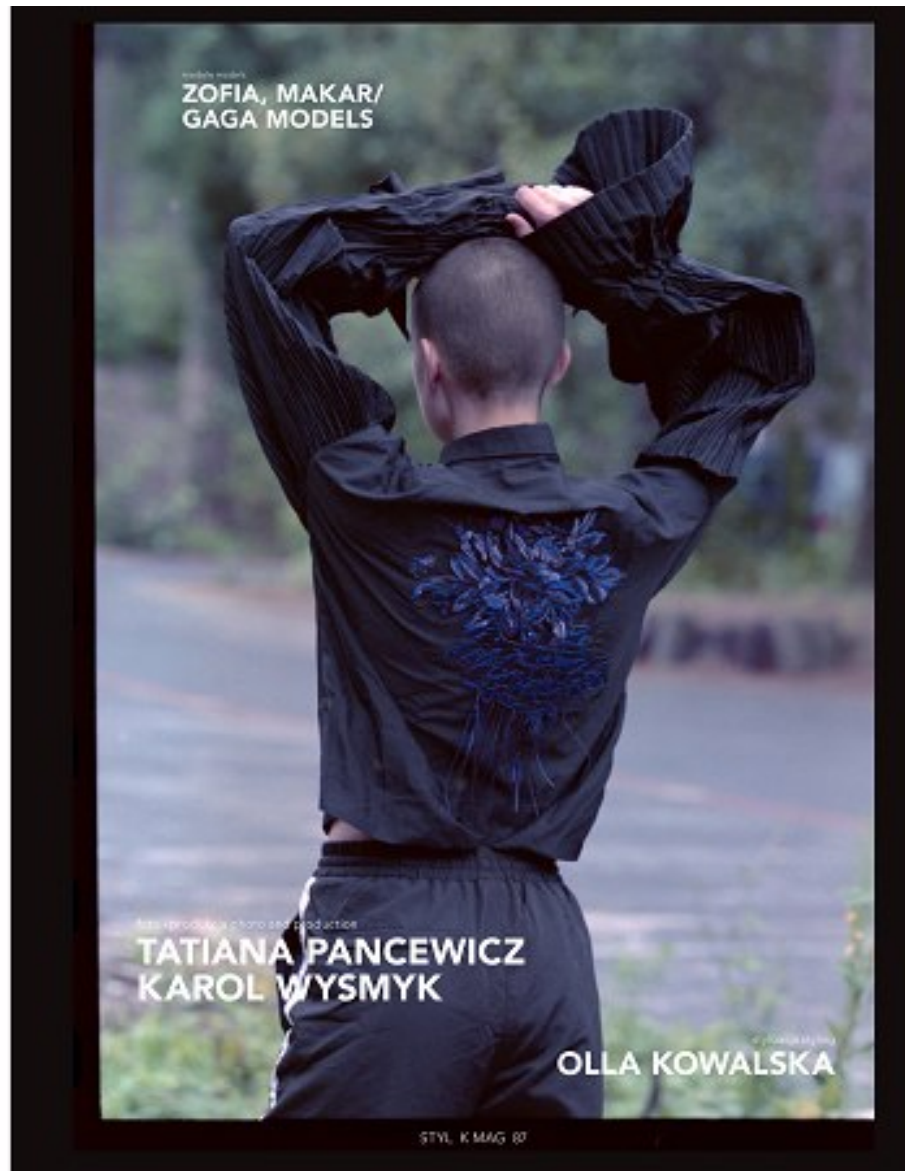

Model: ZOFIA, MAKAR/
GAGA MODELS

Model: ZOFIA WROBEL. Styling: OLLA KOWALSKA. Photo: KAROL WYSMYK. Production: TATIANA PANCEWICZ.

OLLA KOWALSKA

STYL K MAG 87

ZOFIA WROBEL

HEIGHT 177CM/5'9.5" | BUST 83CM/32.5" | WAIST 61CM/24" | HIPS 87CM/34.5" | SHOES 39 EU/8 US/6 UK | HAIR DARK BLONDE | EYES BLUE