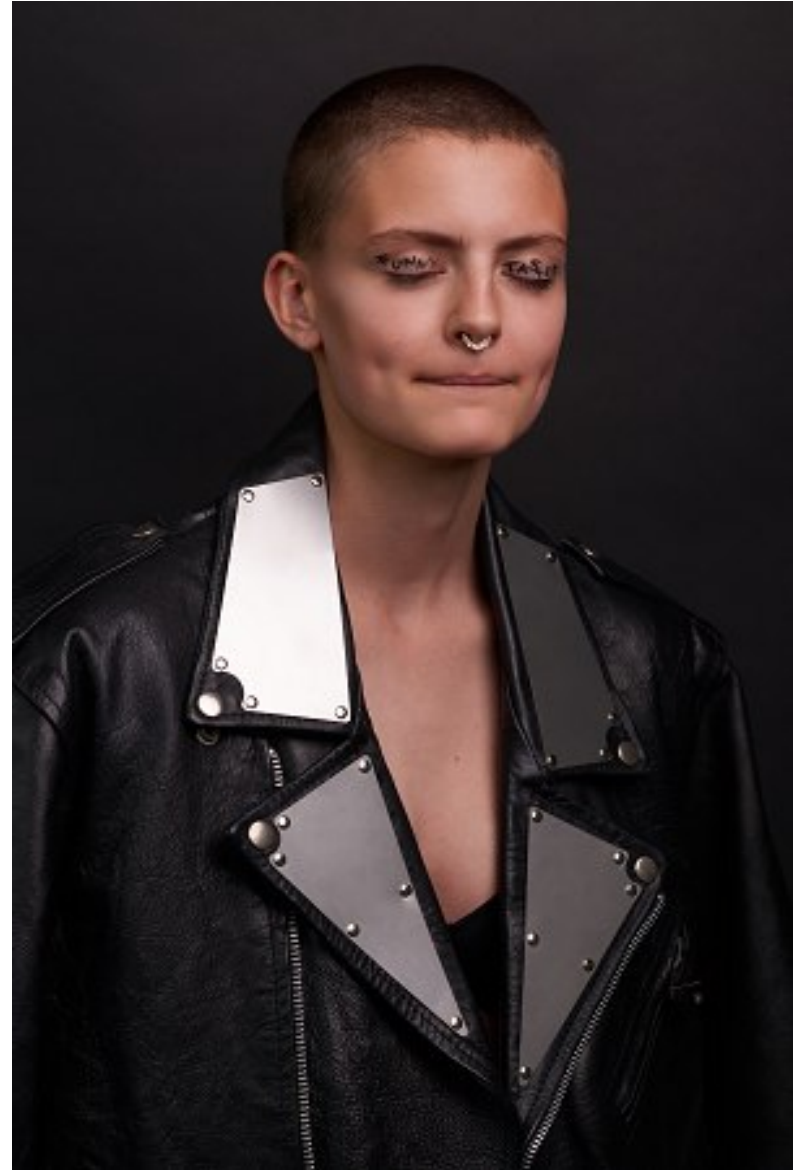

KARIN

MODELS AGENCY

HEIGHT 177CM/5'9.5" | BUST 83CM/32.5" | WAIST 61CM/24" | HIPS 87CM/34.5" | SHOES 39 EU/8 US/6 UK | HAIR DARK BLONDE | EYES BLUE