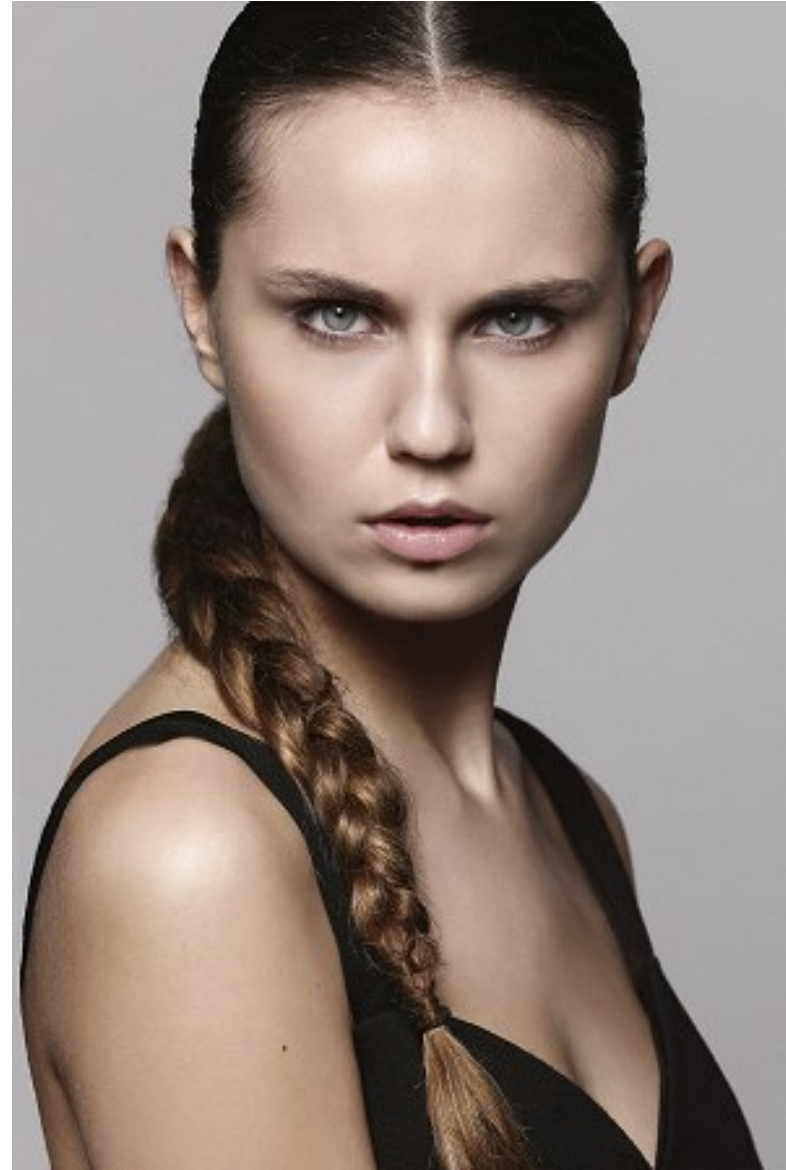

KARIN

MODELS AGENCY

KEZIAH MARÃ@CHAUX

HEIGHT 178CM/5'10" | BUST 85CM/33.5"B | WAIST 61CM/24" | HIPS 91 CM/36" | SIZE 36 EU/6 US/8 UK | SHOES 41 EU/10 US/7 UK | HAIR LIGHT BROWN | EYES BLUE/GREEN

KARIN
MODELS AGENCY