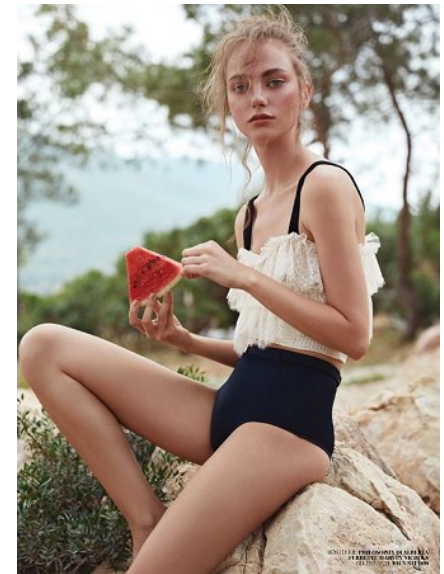

KARIN

MODELS AGENCY

ALEXANDRA TIKERPUU

HEIGHT 179CM/5'10.5" | BUST 80CM/31.5"B | WAIST 59CM/23" | HIPS 88CM/34.5" | HAIR DARK BLONDE | EYES BLUE/GREEN