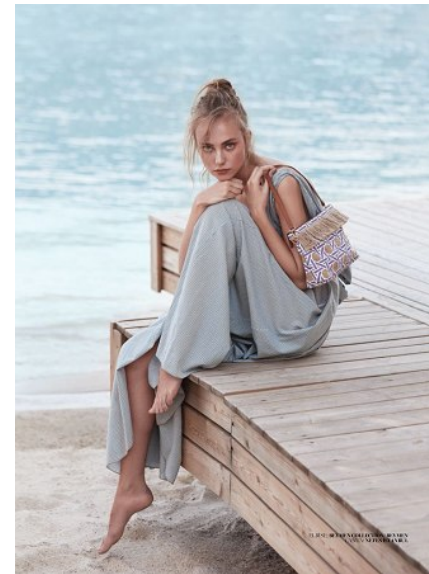

KARIN

MODELS AGENCY

ALEXANDRA TIKERPUU

HEIGHT 179CM/5'10.5" | BUST 80CM/31.5"B | WAIST 59CM/23" | HIPS 88CM/34.5" | HAIR DARK BLONDE | EYES BLUE/GREEN