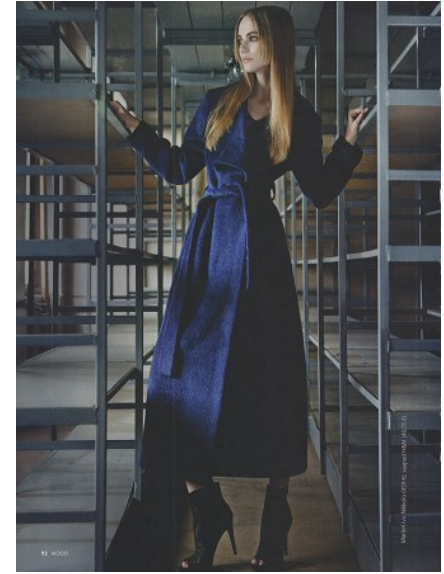

KARIN

MODELS AGENCY

ALEXANDRA TIKERPUU

HEIGHT 179CM/5'10.5" | BUST 80CM/31.5"B | WAIST 59CM/23" | HIPS 88CM/34.5" | HAIR DARK BLONDE | EYES BLUE/GREEN

KARIN

MODELS AGENCY

ALEXANDRA TIKERPUU

HEIGHT 179CM/5'10.5" | BUST 80CM/31.5"B | WAIST 59CM/23" | HIPS 88CM/34.5" | HAIR DARK BLONDE | EYES BLUE/GREEN