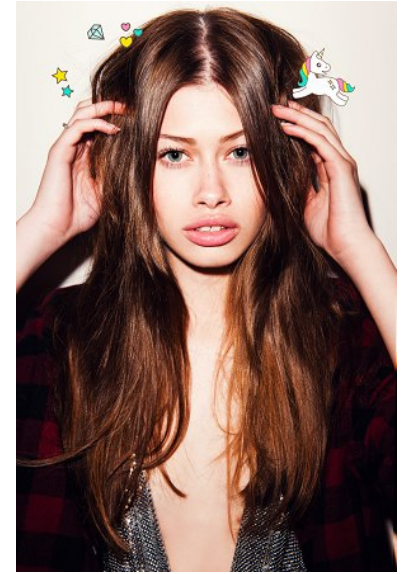

KARIN

MODELS AGENCY

SOPHIE LEMPERS

HEIGHT 172CM/5'7.5" | BUST 78CM/30.5" | WAIST 59CM/23" | HIPS 87CM/34.5" | SHOES 36 EU/5 US/3.5 UK | HAIR BROWN | EYES BLUE