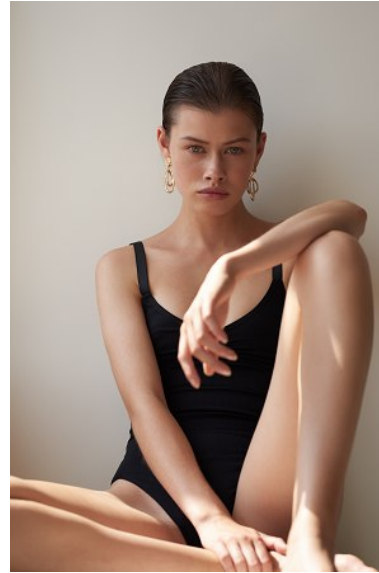

KARIN

MODELS AGENCY

SOPHIE LEMPERS

HEIGHT 172CM/5'7.5" | BUST 78CM/30.5" | WAIST 59CM/23" | HIPS 87CM/34.5" | SHOES 36 EU/5 US/3.5 UK | HAIR BROWN | EYES BLUE