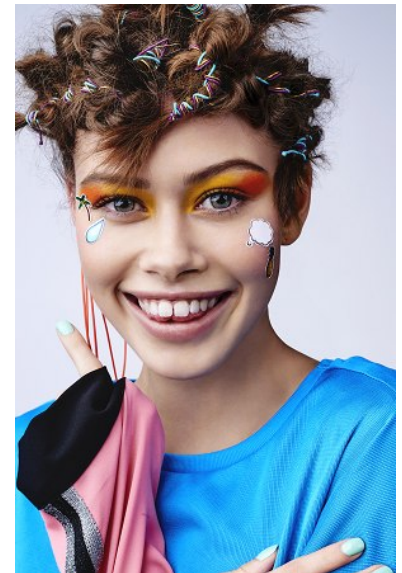

KARIN

MODELS AGENCY

SOPHIE LEMPERS

HEIGHT 172CM/5'7.5" | BUST 78CM/30.5" | WAIST 59CM/23" | HIPS 87CM/34.5" | SHOES 36 EU/5 US/3.5 UK | HAIR BROWN | EYES BLUE