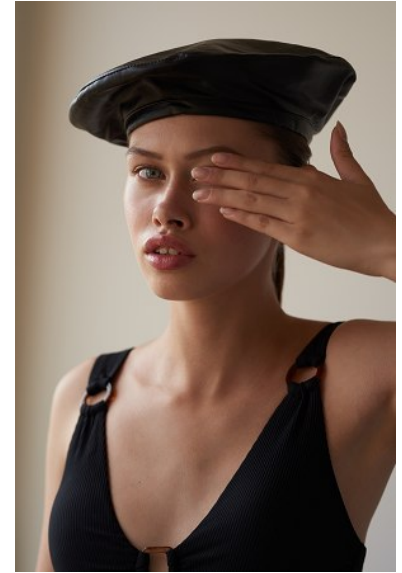

KARIN

MODELS AGENCY

SOPHIE LEMPERS

HEIGHT 172CM/5'7.5" | BUST 78CM/30.5" | WAIST 59CM/23" | HIPS 87CM/34.5" | SHOES 36 EU/5 US/3.5 UK | HAIR BROWN | EYES BLUE