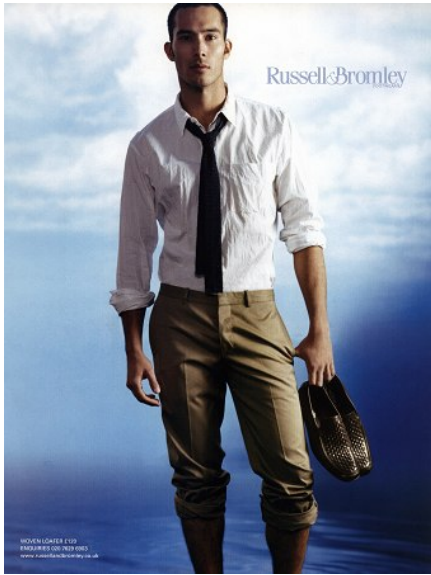

KARIN

MODELS AGENCY

ANDREW MOORE

HEIGHT 187CM/6'1.5" | CHEST 97CM/38" | WAIST 74CM/29" | SIZE 96CM/38"/48 | SHOES 44 EU/10 US/9.5 UK | HAIR BLACK | EYES BROWN

KARIN

MODELS AGENCY

ANDREW MOORE

HEIGHT 187CM/6'1.5" | CHEST 97CM/38" | WAIST 74CM/29" | SIZE 96CM/38"/48 | SHOES 44 EU/10 US/9.5 UK | HAIR BLACK | EYES BROWN

KARIN

MODELS AGENCY

ANDREW MOORE

HEIGHT 187CM/6'1.5" | CHEST 97CM/38" | WAIST 74CM/29" | SIZE 96CM/38"/48 | SHOES 44 EU/10 US/9.5 UK | HAIR BLACK | EYES BROWN