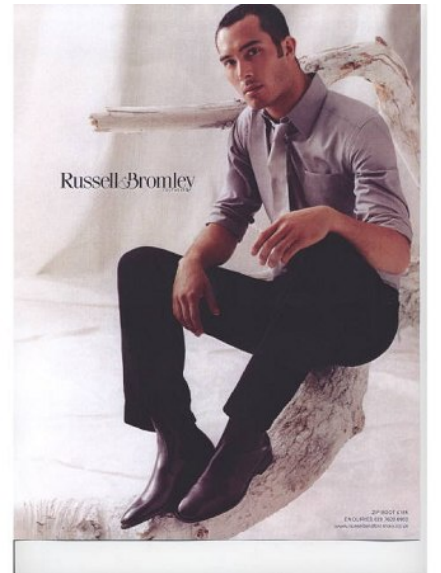

KARIN

MODELS AGENCY

ANDREW MOORE

HEIGHT 187CM/6'1.5" | CHEST 97CM/38" | WAIST 74CM/29" | SIZE 96CM/38"/48 | SHOES 44 EU/10 US/9.5 UK | HAIR BLACK | EYES BROWN

KARIN

MODELS AGENCY

ANDREW MOORE

HEIGHT 187CM/6'1.5" | CHEST 97CM/38" | WAIST 74CM/29" | SIZE 96CM/38"/48 | SHOES 44 EU/10 US/9.5 UK | HAIR BLACK | EYES BROWN

KARIN

MODELS AGENCY

ANDREW MOORE

HEIGHT 187CM/6'1.5" | CHEST 97CM/38" | WAIST 74CM/29" | SIZE 96CM/38"/48 | SHOES 44 EU/10 US/9.5 UK | HAIR BLACK | EYES BROWN