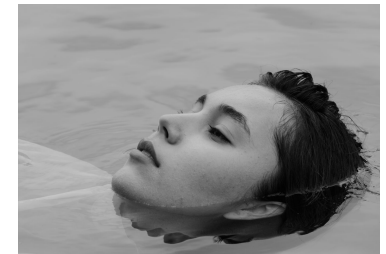


KARIN

MODELS AGENCY

Adelina KHAN

Height : 5'8" / 173 cm | Bust : 30.5" / 77 cm | Waist : 22.5" / 57 cm | Hips : 33.5" / 85 cm | Shoe : 6.5 US / 4.5 UK | Hair Colour : Dark Brown | Eyes : Brown

KARIN

MODELS AGENCY

Adelina KHAN

Height : 5'8" / 173 cm | Bust : 30.5" / 77 cm | Waist : 22.5" / 57 cm | Hips : 33.5" / 85 cm | Shoe : 6.5 US / 4.5 UK | Hair Colour : Dark Brown | Eyes : Brown

KARIN

MODELS AGENCY

Adelina KHAN

Height : 5'8" / 173 cm | Bust : 30.5" / 77 cm | Waist : 22.5" / 57 cm | Hips : 33.5" / 85 cm | Shoe : 6.5 US / 4.5 UK | Hair Colour : Dark Brown | Eyes : Brown