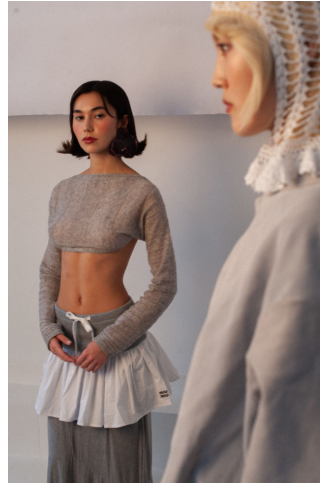


KARIN

MODELS AGENCY

Adelina KHAN

Height : 5'8" / 173 cm | Bust : 30.5" / 77 cm | Waist : 22.5" / 57 cm | Hips : 33.5" / 85 cm | Shoe : 6.5 US / 4.5 UK | Hair Colour : Dark Brown | Eyes : Brown

KARIN

MODELS AGENCY

Adelina KHAN

Height : 5'8" / 173 cm | Bust : 30.5" / 77 cm | Waist : 22.5" / 57 cm | Hips : 33.5" / 85 cm | Shoe : 6.5 US / 4.5 UK | Hair Colour : Dark Brown | Eyes : Brown

KARIN

MODELS AGENCY

Adelina KHAN

Height : 5'8" / 173 cm | Bust : 30.5" / 77 cm | Waist : 22.5" / 57 cm | Hips : 33.5" / 85 cm | Shoe : 6.5 US / 4.5 UK | Hair Colour : Dark Brown | Eyes : Brown