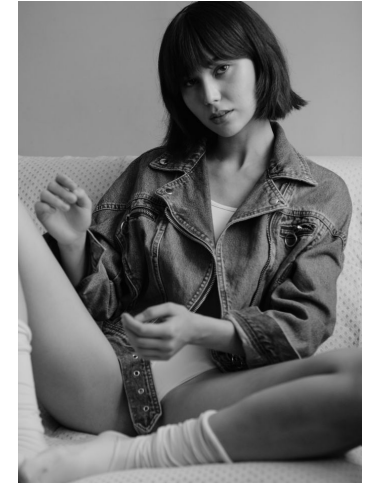


KARIN

MODELS AGENCY

Adelina KHAN

Height : 5'8" / 173 cm | Bust : 30.5" / 77 cm | Waist : 22.5" / 57 cm | Hips : 33.5" / 85 cm | Shoe : 6.5 US / 4.5 UK | Hair Colour : Dark Brown | Eyes : Brown

KARIN

MODELS AGENCY

Adelina KHAN

Height : 5'8" / 173 cm | Bust : 30.5" / 77 cm | Waist : 22.5" / 57 cm | Hips : 33.5" / 85 cm | Shoe : 6.5 US / 4.5 UK | Hair Colour : Dark Brown | Eyes : Brown

KARIN

MODELS AGENCY

Adelina KHAN

Height : 5'8" / 173 cm | Bust : 30.5" / 77 cm | Waist : 22.5" / 57 cm | Hips : 33.5" / 85 cm | Shoe : 6.5 US / 4.5 UK | Hair Colour : Dark Brown | Eyes : Brown