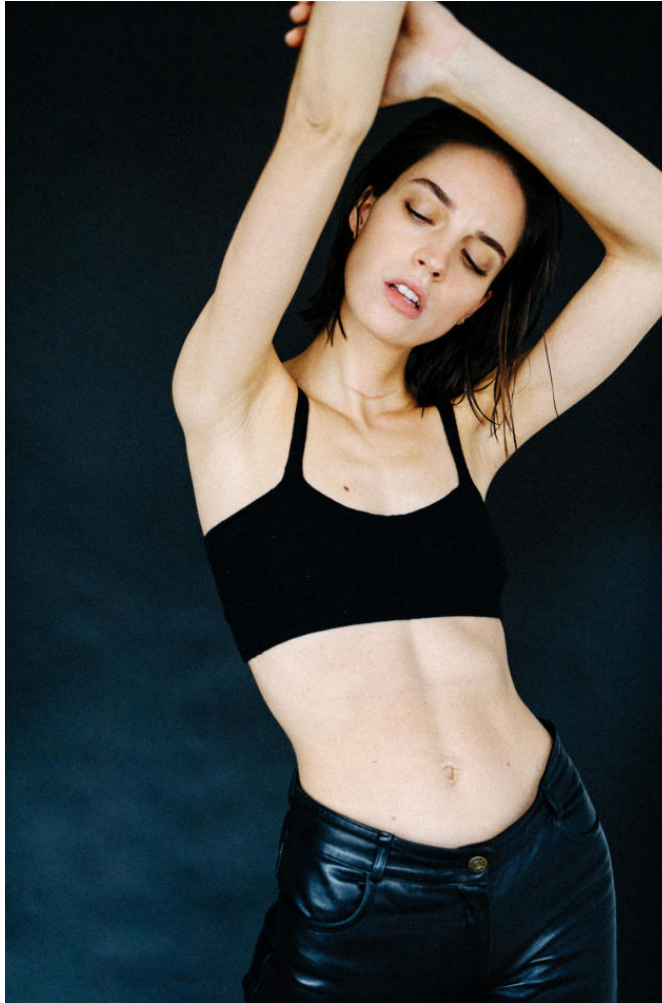

KARIN

MODELS AGENCY

Agathe Salasca

Height : 5'7.5" / 172 cm | Bust : 33.5" / 85 cm | Waist : 25" / 63 cm | Hips : 35" / 89 cm | Shoe : 6.0 US / 4.0 UK | Hair Colour : Hazel | Eyes : Green