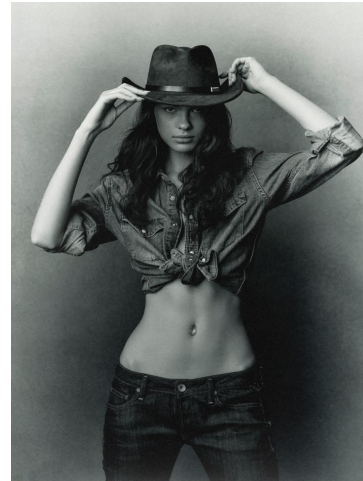


KARIN

MODELS AGENCY

Alesia Trusevich

Height : 5'9.5" / 177 cm | Bust : 33" / 84 cm | Waist : 23.5" / 60 cm | Hips : 36.5" / 93 cm | Shoe : 7.5 US / 5.5 UK | Hair Colour : Brown | Eyes : Blue

KARIN
MODELS AGENCY

Alesia Trusevich

Height : 5'9.5" / 177 cm | Bust : 33" / 84 cm | Waist : 23.5" / 60 cm | Hips : 36.5" / 93 cm | Shoe : 7.5 US / 5.5 UK | Hair Colour : Brown | Eyes : Blue

KARIN
MODELS AGENCY

Alesia Trusevich

Height : 5'9.5" / 177 cm | Bust : 33" / 84 cm | Waist : 23.5" / 60 cm | Hips : 36.5" / 93 cm | Shoe : 7.5 US / 5.5 UK | Hair Colour : Brown | Eyes : Blue

KARIN
MODELS AGENCY

Alesia Trusevich

Height : 5'9.5" / 177 cm | Bust : 33" / 84 cm | Waist : 23.5" / 60 cm | Hips : 36.5" / 93 cm | Shoe : 7.5 US / 5.5 UK | Hair Colour : Brown | Eyes : Blue

KARIN

MODELS AGENCY

Alesia Trusevich

Height : 5'9.5" / 177 cm | Bust : 33" / 84 cm | Waist : 23.5" / 60 cm | Hips : 36.5" / 93 cm | Shoe : 7.5 US / 5.5 UK | Hair Colour : Brown | Eyes : Blue