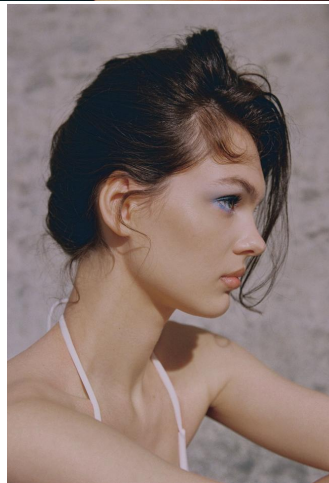


KARIN

MODELS AGENCY

Alesia Trusevich

Height : 5'9.5" / 177 cm | Bust : 33" / 84 cm | Waist : 23.5" / 60 cm | Hips : 36.5" / 93 cm | Shoe : 7.5 US / 5.5 UK | Hair Colour : Brown | Eyes : Blue

KARIN
MODELS AGENCY

Alesia Trusevich

Height : 5'9.5" / 177 cm | Bust : 33" / 84 cm | Waist : 23.5" / 60 cm | Hips : 36.5" / 93 cm | Shoe : 7.5 US / 5.5 UK | Hair Colour : Brown | Eyes : Blue

KARIN
MODELS AGENCY

Alesia Trusevich

Height : 5'9.5" / 177 cm | Bust : 33" / 84 cm | Waist : 23.5" / 60 cm | Hips : 36.5" / 93 cm | Shoe : 7.5 US / 5.5 UK | Hair Colour : Brown | Eyes : Blue

KARIN
MODELS AGENCY

Alesia Trusevich

Height : 5'9.5" / 177 cm | Bust : 33" / 84 cm | Waist : 23.5" / 60 cm | Hips : 36.5" / 93 cm | Shoe : 7.5 US / 5.5 UK | Hair Colour : Brown | Eyes : Blue

KARIN

MODELS AGENCY

Alesia Trusevich

Height : 5'9.5" / 177 cm | Bust : 33" / 84 cm | Waist : 23.5" / 60 cm | Hips : 36.5" / 93 cm | Shoe : 7.5 US / 5.5 UK | Hair Colour : Brown | Eyes : Blue