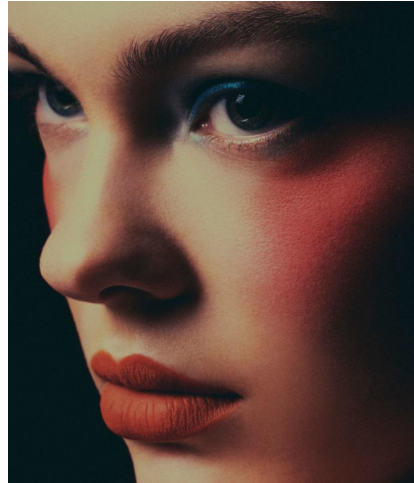


KARIN

MODELS AGENCY

Alesia Trusevich

Height : 5'9.5" / 177 cm | Bust : 33" / 84 cm | Waist : 23.5" / 60 cm | Hips : 36.5" / 93 cm | Shoe : 7.5 US / 5.5 UK | Hair Colour : Brown | Eyes : Blue

KARIN
MODELS AGENCY

Alesia Trusevich

Height : 5'9.5" / 177 cm | Bust : 33" / 84 cm | Waist : 23.5" / 60 cm | Hips : 36.5" / 93 cm | Shoe : 7.5 US / 5.5 UK | Hair Colour : Brown | Eyes : Blue

KARIN
MODELS AGENCY

Alesia Trusevich

Height : 5'9.5" / 177 cm | Bust : 33" / 84 cm | Waist : 23.5" / 60 cm | Hips : 36.5" / 93 cm | Shoe : 7.5 US / 5.5 UK | Hair Colour : Brown | Eyes : Blue

KARIN
MODELS AGENCY

Alesia Trusevich

Height : 5'9.5" / 177 cm | Bust : 33" / 84 cm | Waist : 23.5" / 60 cm | Hips : 36.5" / 93 cm | Shoe : 7.5 US / 5.5 UK | Hair Colour : Brown | Eyes : Blue