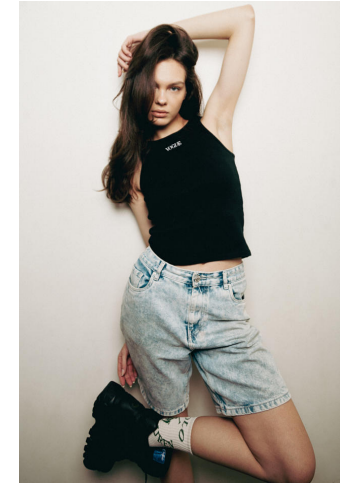


KARIN

MODELS AGENCY

Alesia Trusevich

Height : 5'9.5" / 177 cm | Bust : 33" / 84 cm | Waist : 23.5" / 60 cm | Hips : 36.5" / 93 cm | Shoe : 7.5 US / 5.5 UK | Hair Colour : Brown | Eyes : Blue

KARIN
MODELS AGENCY

Alesia Trusevich

Height : 5'9.5" / 177 cm | Bust : 33" / 84 cm | Waist : 23.5" / 60 cm | Hips : 36.5" / 93 cm | Shoe : 7.5 US / 5.5 UK | Hair Colour : Brown | Eyes : Blue

KARIN
MODELS AGENCY

Alesia Trusevich

Height : 5'9.5" / 177 cm | Bust : 33" / 84 cm | Waist : 23.5" / 60 cm | Hips : 36.5" / 93 cm | Shoe : 7.5 US / 5.5 UK | Hair Colour : Brown | Eyes : Blue

KARIN
MODELS AGENCY

Alesia Trusevich

Height : 5'9.5" / 177 cm | Bust : 33" / 84 cm | Waist : 23.5" / 60 cm | Hips : 36.5" / 93 cm | Shoe : 7.5 US / 5.5 UK | Hair Colour : Brown | Eyes : Blue