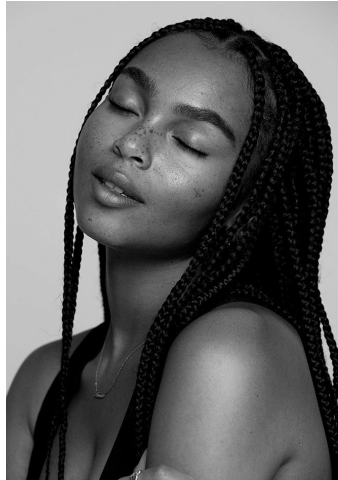


KARIN

MODELS AGENCY

Alexis Conway

Height : 5'6" / 168 cm | Bust : 34" / 86 cm | Waist : 27" / 69 cm | Hips : 37" / 94 cm | Shoe : 8.0 US / 6.0 UK | Hair Colour : Brown | Eyes : Brown

KARIN

MODELS AGENCY

Alexis Conway

Height : 5'6" / 168 cm | Bust : 34" / 86 cm | Waist : 27" / 69 cm | Hips : 37" / 94 cm | Shoe : 8.0 US / 6.0 UK | Hair Colour : Brown | Eyes : Brown

KARIN

MODELS AGENCY

Alexis Conway

Height : 5'6" / 168 cm | Bust : 34" / 86 cm | Waist : 27" / 69 cm | Hips : 37" / 94 cm | Shoe : 8.0 US / 6.0 UK | Hair Colour : Brown | Eyes : Brown