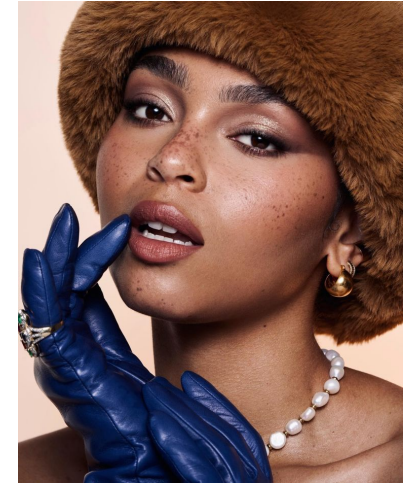


KARIN

MODELS AGENCY

Alexis Conway

Height : 5'6" / 168 cm | Bust : 34" / 86 cm | Waist : 27" / 69 cm | Hips : 37" / 94 cm | Shoe : 8.0 US / 6.0 UK | Hair Colour : Brown | Eyes : Brown

KARIN

MODELS AGENCY

Alexis Conway

Height : 5'6" / 168 cm | Bust : 34" / 86 cm | Waist : 27" / 69 cm | Hips : 37" / 94 cm | Shoe : 8.0 US / 6.0 UK | Hair Colour : Brown | Eyes : Brown

KARIN

MODELS AGENCY

Alexis Conway

Height : 5'6" / 168 cm | Bust : 34" / 86 cm | Waist : 27" / 69 cm | Hips : 37" / 94 cm | Shoe : 8.0 US / 6.0 UK | Hair Colour : Brown | Eyes : Brown