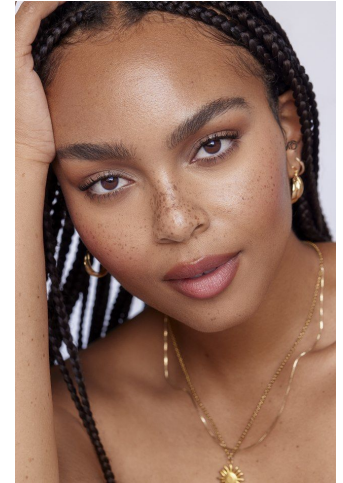


KARIN

MODELS AGENCY

Alexis Conway

Height : 5'6" / 168 cm | Bust : 34" / 86 cm | Waist : 27" / 69 cm | Hips : 37" / 94 cm | Shoe : 8.0 US / 6.0 UK | Hair Colour : Brown | Eyes : Brown

KARIN

MODELS AGENCY

Alexis Conway

Height : 5'6" / 168 cm | Bust : 34" / 86 cm | Waist : 27" / 69 cm | Hips : 37" / 94 cm | Shoe : 8.0 US / 6.0 UK | Hair Colour : Brown | Eyes : Brown

KARIN

MODELS AGENCY

Alexis Conway

Height : 5'6" / 168 cm | Bust : 34" / 86 cm | Waist : 27" / 69 cm | Hips : 37" / 94 cm | Shoe : 8.0 US / 6.0 UK | Hair Colour : Brown | Eyes : Brown