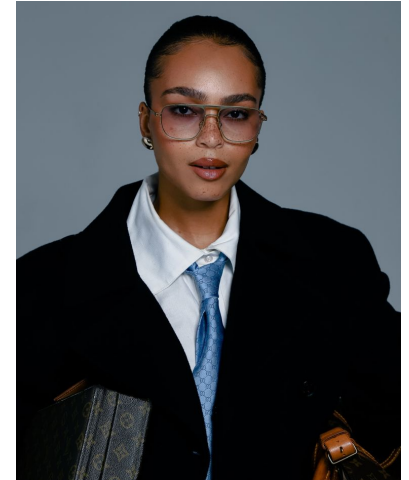


KARIN

MODELS AGENCY

Alexis Conway

Height : 5'6" / 168 cm | Bust : 34" / 86 cm | Waist : 27" / 69 cm | Hips : 37" / 94 cm | Shoe : 8.0 US / 6.0 UK | Hair Colour : Brown | Eyes : Brown

KARIN

MODELS AGENCY

Alexis Conway

Height : 5'6" / 168 cm | Bust : 34" / 86 cm | Waist : 27" / 69 cm | Hips : 37" / 94 cm | Shoe : 8.0 US / 6.0 UK | Hair Colour : Brown | Eyes : Brown

KARIN

MODELS AGENCY

Alexis Conway

Height : 5'6" / 168 cm | Bust : 34" / 86 cm | Waist : 27" / 69 cm | Hips : 37" / 94 cm | Shoe : 8.0 US / 6.0 UK | Hair Colour : Brown | Eyes : Brown