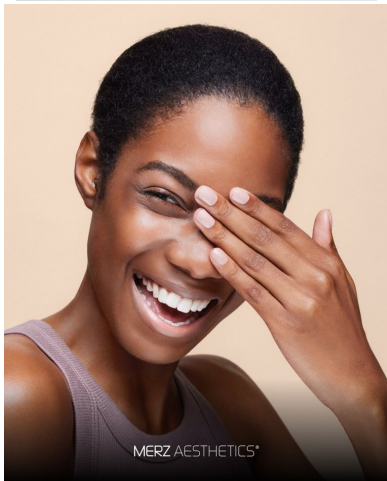

# KARIN

---

MODELS AGENCY

---

Alysonne Yeye

Height : 5'10" / 178 cm | Bust : 30" / 76 cm | Waist : 25" / 64 cm | Hips : 36" / 91 cm | Shoe : 9.0 US / 6.5 UK | Hair Colour : Dark Black | Eyes : Black

**KARIN**  
MODELS AGENCY