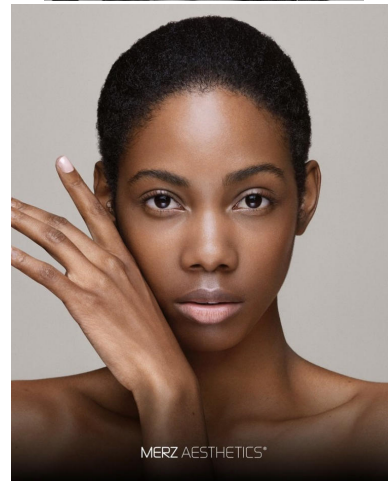

# KARIN

---

MODELS AGENCY

---

Alysonne Yeye

Height : 5'10" / 178 cm | Bust : 30" / 76 cm | Waist : 25" / 64 cm | Hips : 36" / 91 cm | Shoe : 9.0 US / 6.5 UK | Hair Colour : Dark Black | Eyes : Black

**KARIN**  
MODELS AGENCY