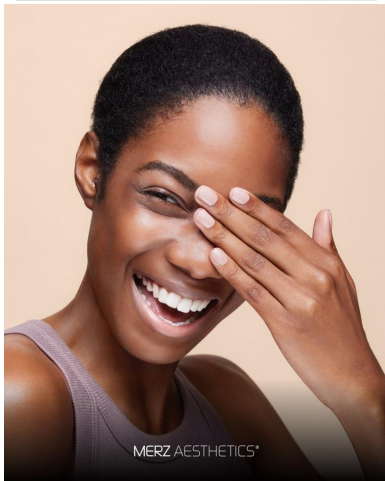

# KARIN

---

MODELS AGENCY

---

Alysonne Yeye

Height : 5'10" / 178 cm | Bust : 30" / 76 cm | Waist : 25" / 64 cm | Hips : 36" / 91 cm | Shoe : 9.0 US / 6.5 UK | Hair Colour : Dark Black | Eyes : Black

**KARIN**  
MODELS AGENCY