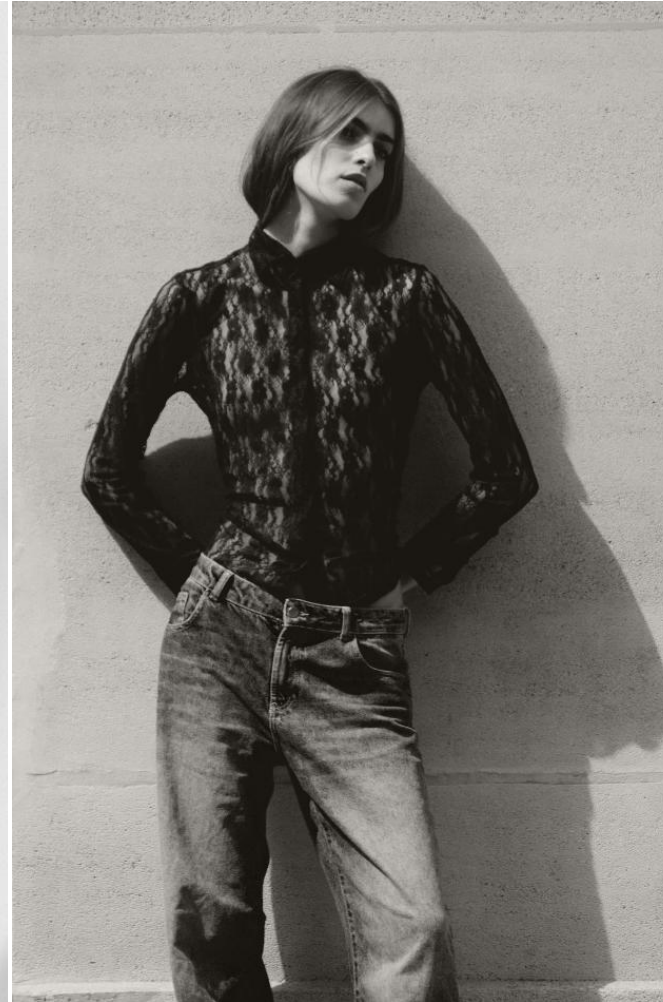

KARIN

MODELS AGENCY

AMAELE GERY

Height : 5'11" / 180 cm | Bust : 32" / 81 cm | Waist : 24" / 61 cm | Hips : 35.5" / 90 cm | Shoe : 9.0 US / 6.5 UK | Hair Colour : Dark Brown | Eyes : Blue

KARIN

MODELS AGENCY