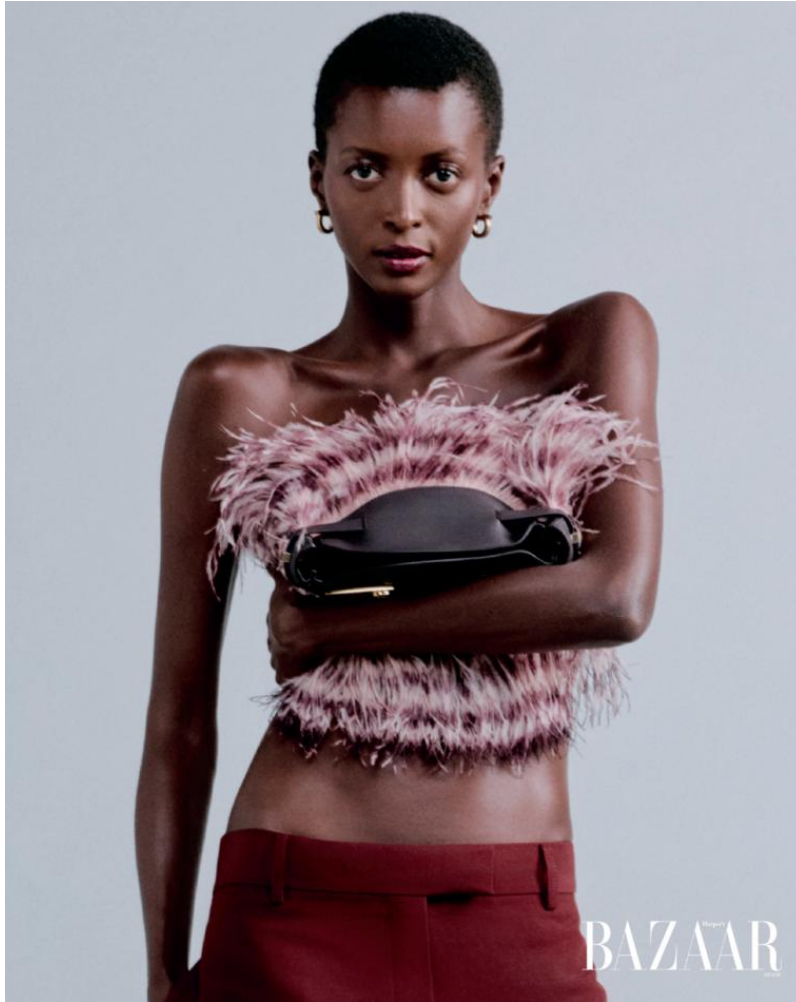


KARIN

MODELS AGENCY

Amira PINHEIRO

Height : 5'11.5" / 181 cm | Bust : 30" / 76 cm | Waist : 23.5" / 60 cm | Hips : 34.5" / 87 cm | Shoe : 10.0 US / 7.0 UK | Hair Colour : Black | Eyes : Brown

KARIN
MODELS AGENCY

Amira PINHEIRO

Height : 5'11.5" / 181 cm | Bust : 30" / 76 cm | Waist : 23.5" / 60 cm | Hips : 34.5" / 87 cm | Shoe : 10.0 US / 7.0 UK | Hair Colour : Black | Eyes : Brown

KARIN
MODELS AGENCY

Amira PINHEIRO

Height : 5'11.5" / 181 cm | Bust : 30" / 76 cm | Waist : 23.5" / 60 cm | Hips : 34.5" / 87 cm | Shoe : 10.0 US / 7.0 UK | Hair Colour : Black | Eyes : Brown

KARIN

MODELS AGENCY

Amira PINHEIRO

Height : 5'11.5" / 181 cm | Bust : 30" / 76 cm | Waist : 23.5" / 60 cm | Hips : 34.5" / 87 cm | Shoe : 10.0 US / 7.0 UK | Hair Colour : Black | Eyes : Brown