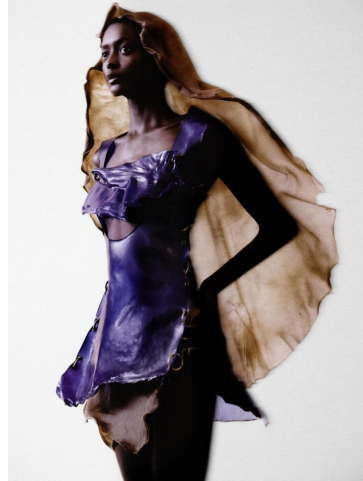

# KARIN

---

MODELS AGENCY

---

Amira PINHEIRO

Height : 5'11.5" / 181 cm | Bust : 30" / 76 cm | Waist : 23.5" / 60 cm | Hips : 34.5" / 87 cm | Shoe : 10.0 US / 7.0 UK | Hair Colour : Black | Eyes : Brown

# KARIN

MODELS AGENCY

Amira PINHEIRO

Height : 5'11.5" / 181 cm | Bust : 30" / 76 cm | Waist : 23.5" / 60 cm | Hips : 34.5" / 87 cm | Shoe : 10.0 US / 7.0 UK | Hair Colour : Black | Eyes : Brown