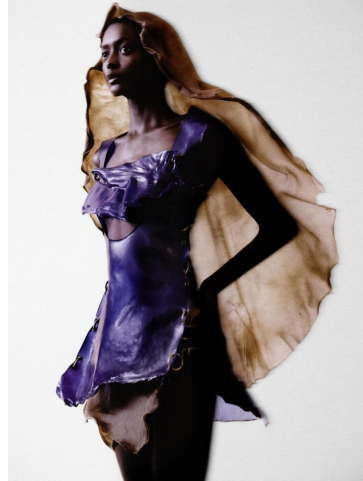


KARIN

MODELS AGENCY

Amira PINHEIRO

Height : 5'11.5" / 181 cm | Bust : 30" / 76 cm | Waist : 23.5" / 60 cm | Hips : 34.5" / 87 cm | Shoe : 10.0 US / 7.0 UK | Hair Colour : Black | Eyes : Brown

KARIN

MODELS AGENCY

Amira PINHEIRO

Height : 5'11.5" / 181 cm | Bust : 30" / 76 cm | Waist : 23.5" / 60 cm | Hips : 34.5" / 87 cm | Shoe : 10.0 US / 7.0 UK | Hair Colour : Black | Eyes : Brown

KARIN

MODELS AGENCY

Amira PINHEIRO

Height : 5'11.5" / 181 cm | Bust : 30" / 76 cm | Waist : 23.5" / 60 cm | Hips : 34.5" / 87 cm | Shoe : 10.0 US / 7.0 UK | Hair Colour : Black | Eyes : Brown

KARIN

MODELS AGENCY

Amira PINHEIRO

Height : 5'11.5" / 181 cm | Bust : 30" / 76 cm | Waist : 23.5" / 60 cm | Hips : 34.5" / 87 cm | Shoe : 10.0 US / 7.0 UK | Hair Colour : Black | Eyes : Brown