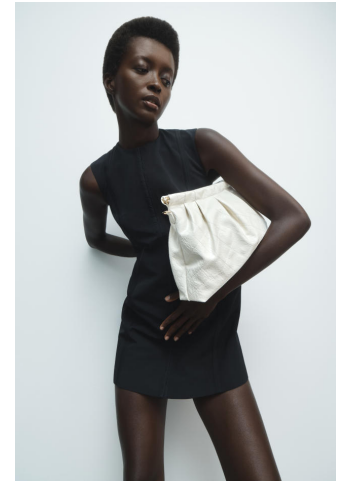

# KARIN

---

MODELS AGENCY

---

Amira PINHEIRO

Height : 5'11.5" / 181 cm | Bust : 30" / 76 cm | Waist : 23.5" / 60 cm | Hips : 34.5" / 87 cm | Shoe : 10.0 US / 7.0 UK | Hair Colour : Black | Eyes : Brown

# KARIN

MODELS AGENCY

Amira PINHEIRO

Height : 5'11.5" / 181 cm | Bust : 30" / 76 cm | Waist : 23.5" / 60 cm | Hips : 34.5" / 87 cm | Shoe : 10.0 US / 7.0 UK | Hair Colour : Black | Eyes : Brown