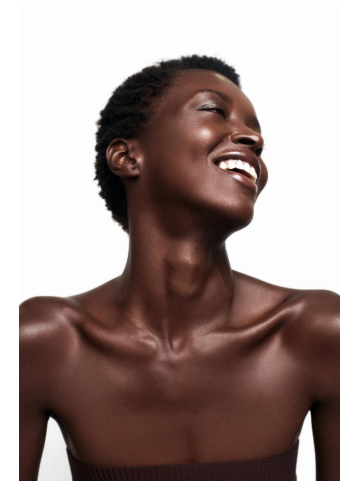


KARIN

MODELS AGENCY

Amira PINHEIRO

Height : 5'11.5" / 181 cm | Bust : 30" / 76 cm | Waist : 23.5" / 60 cm | Hips : 34.5" / 87 cm | Shoe : 10.0 US / 7.0 UK | Hair Colour : Black | Eyes : Brown

KARIN

MODELS AGENCY

Amira PINHEIRO

Height : 5'11.5" / 181 cm | Bust : 30" / 76 cm | Waist : 23.5" / 60 cm | Hips : 34.5" / 87 cm | Shoe : 10.0 US / 7.0 UK | Hair Colour : Black | Eyes : Brown

KARIN

MODELS AGENCY

Amira PINHEIRO

Height : 5'11.5" / 181 cm | Bust : 30" / 76 cm | Waist : 23.5" / 60 cm | Hips : 34.5" / 87 cm | Shoe : 10.0 US / 7.0 UK | Hair Colour : Black | Eyes : Brown

KARIN

MODELS AGENCY

Amira PINHEIRO

Height : 5'11.5" / 181 cm | Bust : 30" / 76 cm | Waist : 23.5" / 60 cm | Hips : 34.5" / 87 cm | Shoe : 10.0 US / 7.0 UK | Hair Colour : Black | Eyes : Brown