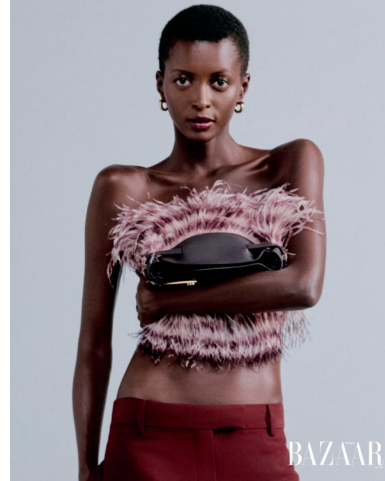

# KARIN

---

MODELS AGENCY

---

Amira PINHEIRO

Height : 5'11.5" / 181 cm | Bust : 30" / 76 cm | Waist : 23.5" / 60 cm | Hips : 34.5" / 87 cm | Shoe : 10.0 US / 7.0 UK | Hair Colour : Black | Eyes : Brown

# KARIN

MODELS AGENCY

Amira PINHEIRO

Height : 5'11.5" / 181 cm | Bust : 30" / 76 cm | Waist : 23.5" / 60 cm | Hips : 34.5" / 87 cm | Shoe : 10.0 US / 7.0 UK | Hair Colour : Black | Eyes : Brown