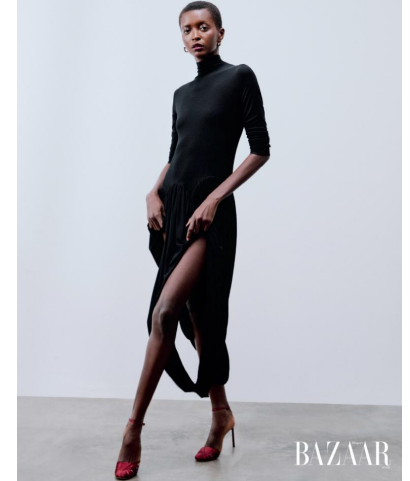

# KARIN

---

MODELS AGENCY

---

Amira PINHEIRO

Height : 5'11.5" / 181 cm | Bust : 30" / 76 cm | Waist : 23.5" / 60 cm | Hips : 34.5" / 87 cm | Shoe : 10.0 US / 7.0 UK | Hair Colour : Black | Eyes : Brown

# KARIN

MODELS AGENCY

Amira PINHEIRO

Height : 5'11.5" / 181 cm | Bust : 30" / 76 cm | Waist : 23.5" / 60 cm | Hips : 34.5" / 87 cm | Shoe : 10.0 US / 7.0 UK | Hair Colour : Black | Eyes : Brown