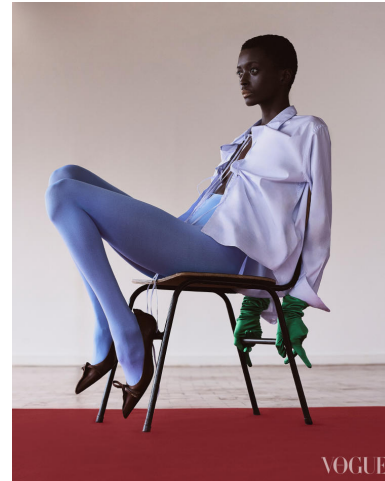

KARIN

MODELS AGENCY

Height : 5'11.5" / 181 cm | Bust : 30" / 76 cm | Waist : 23.5" / 60 cm | Hips : 34.5" / 87 cm | Shoe : 10.0 US / 7.0 UK | Hair Colour : Black | Eyes : Brown