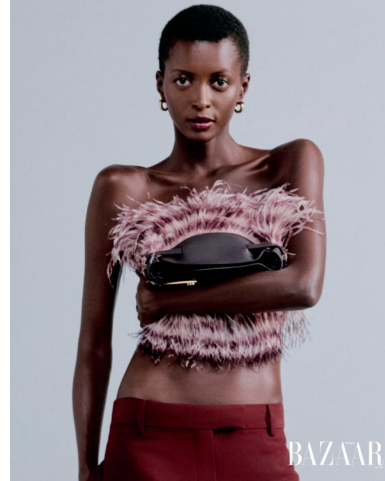


KARIN

MODELS AGENCY

Amira PINHEIRO

Height : 5'11.5" / 181 cm | Bust : 30" / 76 cm | Waist : 23.5" / 60 cm | Hips : 34.5" / 87 cm | Shoe : 10.0 US / 7.0 UK | Hair Colour : Black | Eyes : Brown

KARIN

MODELS AGENCY

Amira PINHEIRO

Height : 5'11.5" / 181 cm | Bust : 30" / 76 cm | Waist : 23.5" / 60 cm | Hips : 34.5" / 87 cm | Shoe : 10.0 US / 7.0 UK | Hair Colour : Black | Eyes : Brown

KARIN

MODELS AGENCY

Amira PINHEIRO

Height : 5'11.5" / 181 cm | Bust : 30" / 76 cm | Waist : 23.5" / 60 cm | Hips : 34.5" / 87 cm | Shoe : 10.0 US / 7.0 UK | Hair Colour : Black | Eyes : Brown

KARIN

MODELS AGENCY

Amira PINHEIRO

Height : 5'11.5" / 181 cm | Bust : 30" / 76 cm | Waist : 23.5" / 60 cm | Hips : 34.5" / 87 cm | Shoe : 10.0 US / 7.0 UK | Hair Colour : Black | Eyes : Brown