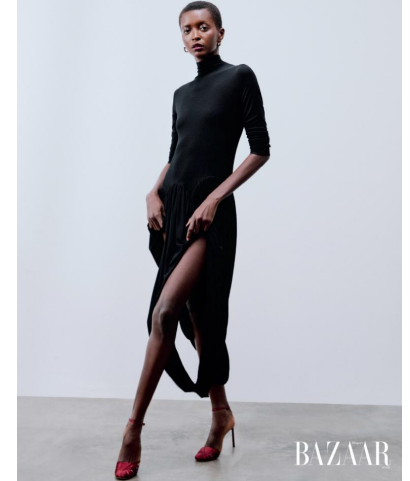

KARIN

MODELS AGENCY

Height : 5'11.5" / 181 cm | Bust : 30" / 76 cm | Waist : 23.5" / 60 cm | Hips : 34.5" / 87 cm | Shoe : 10.0 US / 7.0 UK | Hair Colour : Black | Eyes : Brown