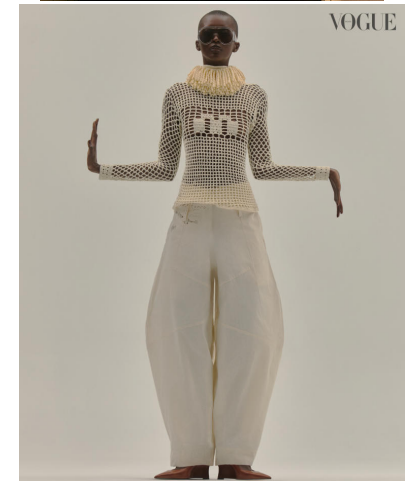

KARIN

MODELS AGENCY

Amira PINHEIRO

Height : 5'11.5" / 181 cm | Bust : 30" / 76 cm | Waist : 23.5" / 60 cm | Hips : 34.5" / 87 cm | Shoe : 10.0 US / 7.0 UK | Hair Colour : Black | Eyes : Brown