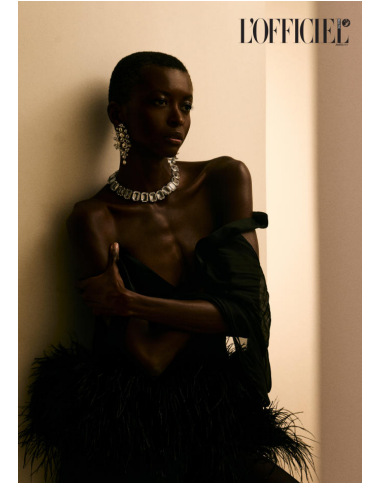

KARIN

MODELS AGENCY

Amira PINHEIRO

Height : 5'11.5" / 181 cm | Bust : 30" / 76 cm | Waist : 23.5" / 60 cm | Hips : 34.5" / 87 cm | Shoe : 10.0 US / 7.0 UK | Hair Colour : Black | Eyes : Brown