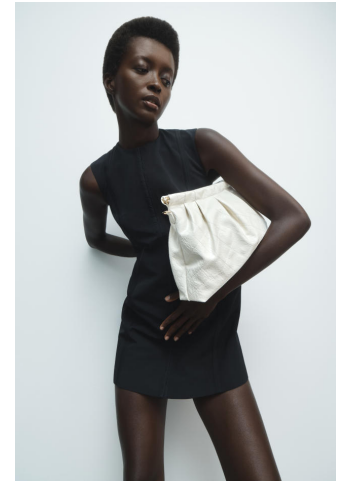


KARIN

MODELS AGENCY

Amira PINHEIRO

Height : 5'11.5" / 181 cm | Bust : 30" / 76 cm | Waist : 23.5" / 60 cm | Hips : 34.5" / 87 cm | Shoe : 10.0 US / 7.0 UK | Hair Colour : Black | Eyes : Brown

KARIN

MODELS AGENCY

Amira PINHEIRO

Height : 5'11.5" / 181 cm | Bust : 30" / 76 cm | Waist : 23.5" / 60 cm | Hips : 34.5" / 87 cm | Shoe : 10.0 US / 7.0 UK | Hair Colour : Black | Eyes : Brown

KARIN

MODELS AGENCY

Amira PINHEIRO

Height : 5'11.5" / 181 cm | Bust : 30" / 76 cm | Waist : 23.5" / 60 cm | Hips : 34.5" / 87 cm | Shoe : 10.0 US / 7.0 UK | Hair Colour : Black | Eyes : Brown

KARIN

MODELS AGENCY

Amira PINHEIRO

Height : 5'11.5" / 181 cm | Bust : 30" / 76 cm | Waist : 23.5" / 60 cm | Hips : 34.5" / 87 cm | Shoe : 10.0 US / 7.0 UK | Hair Colour : Black | Eyes : Brown