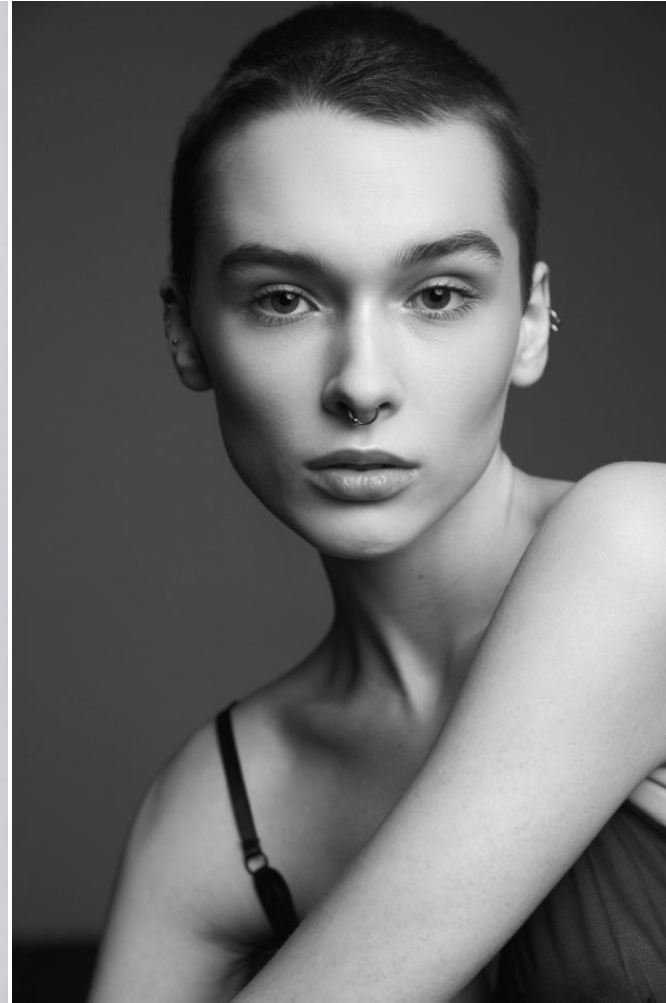

KARIN
MODELS AGENCY

Ana Dmitrieva

Height : 5'7.5" / 172 cm | Bust : 33" / 84 cm | Waist : 23" / 58 cm | Hips : 34.5" / 88 cm | Shoe : 7.5 US / 5.5 UK | Hair Colour : Dark Brown | Eyes : Green/Grey