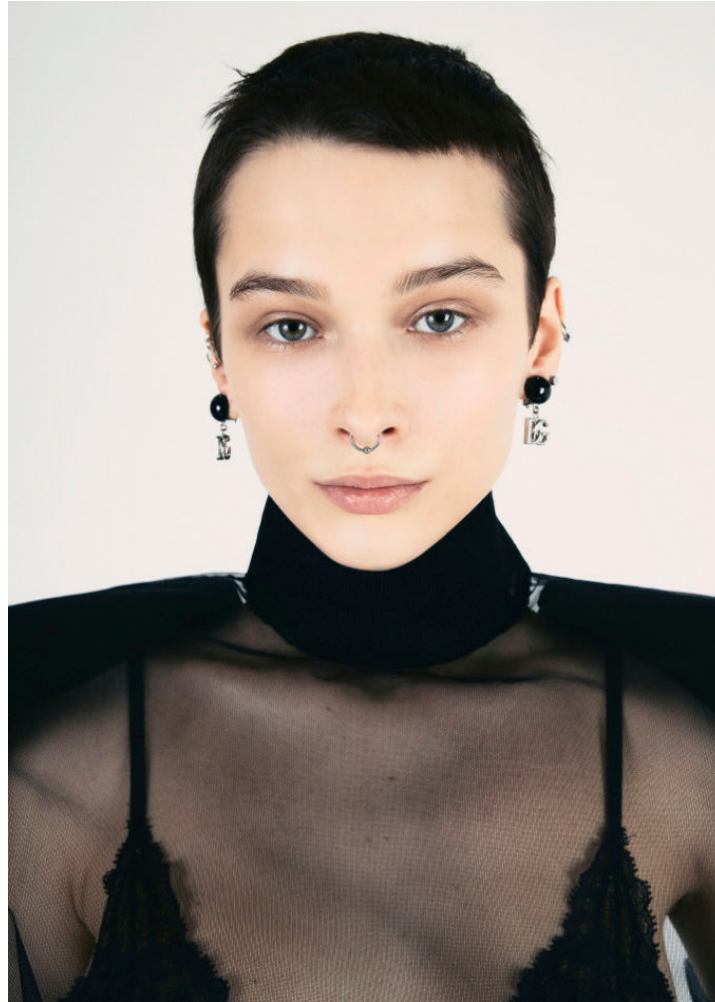

# KARIN

---

MODELS AGENCY

---

Ana Dmitrieva

Height : 5'7.5" / 172 cm | Bust : 33" / 84 cm | Waist : 23" / 58 cm | Hips : 34.5" / 88 cm | Shoe : 7.5 US / 5.5 UK | Hair Colour : Dark Brown | Eyes : Green/Grey