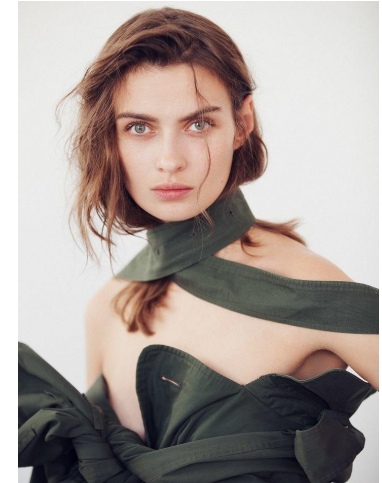

KARIN

MODELS AGENCY

ANA NEBORAC

Height : 5'8" / 173 cm | Bust : 32.5" / 83 cm | Waist : 23.5" / 60 cm | Hips : 35" / 89 cm | Shoe : 7.0 US / 5.0 UK | Hair Colour : Brown | Eyes : Blue/Green