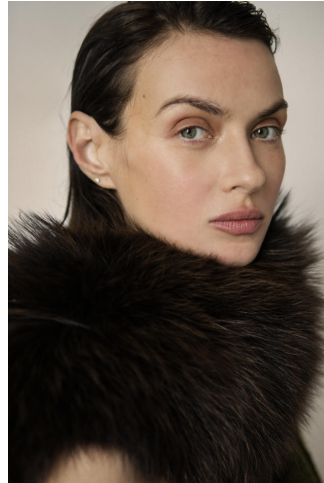

# KARIN

---

MODELS AGENCY

---

**ANA NEBORAC**

Height : 5'8" / 173 cm | Bust : 32.5" / 83 cm | Waist : 23.5" / 60 cm | Hips : 35" / 89 cm | Shoe : 7.0 US / 5.0 UK | Hair Colour : Brown | Eyes : Blue/Green

---

# KARIN

---

MODELS AGENCY

---

ANA NEBORAC

Height : 5'8" / 173 cm | Bust : 32.5" / 83 cm | Waist : 23.5" / 60 cm | Hips : 35" / 89 cm | Shoe : 7.0 US / 5.0 UK | Hair Colour : Brown | Eyes : Blue/Green

**KARIN**  
MODELS AGENCY