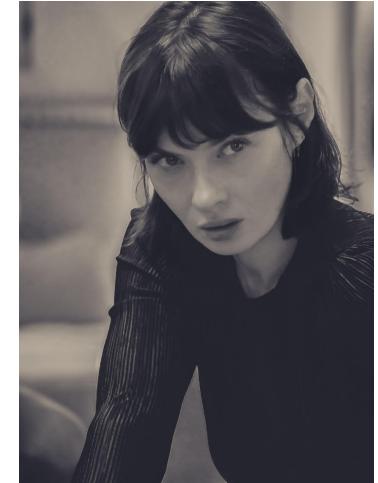

# KARIN

---

MODELS AGENCY

---

ANA NEBORAC

Height : 5'8" / 173 cm | Bust : 32.5" / 83 cm | Waist : 23.5" / 60 cm | Hips : 35" / 89 cm | Shoe : 7.0 US / 5.0 UK | Hair Colour : Brown | Eyes : Blue/Green

---

# KARIN

---

MODELS AGENCY

---

**ANA NEBORAC**

Height : 5'8" / 173 cm | Bust : 32.5" / 83 cm | Waist : 23.5" / 60 cm | Hips : 35" / 89 cm | Shoe : 7.0 US / 5.0 UK | Hair Colour : Brown | Eyes : Blue/Green

---