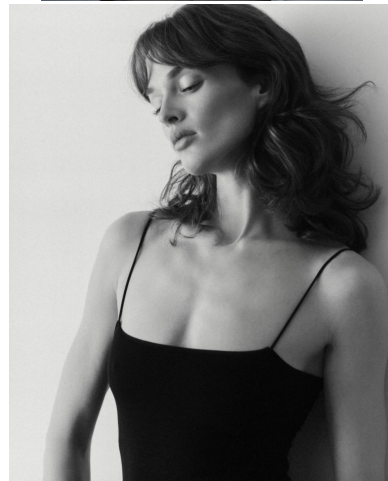

# KARIN

---

MODELS AGENCY

---

ANAELLE DUGUËT

Height : 5'8.5" / 174 cm | Bust : 33.5" / 85 cm | Waist : 23.5" / 60 cm | Hips : 34.5" / 88 cm | Shoe : 6.5 US / 4.5 UK | Eyes : Blue/Green

# KARIN

MODELS AGENCY

ANAELLE DUGUET

Height : 5'8.5" / 174 cm | Bust : 33.5" / 85 cm | Waist : 23.5" / 60 cm | Hips : 34.5" / 88 cm | Shoe : 6.5 US / 4.5 UK | Eyes : Blue/Green