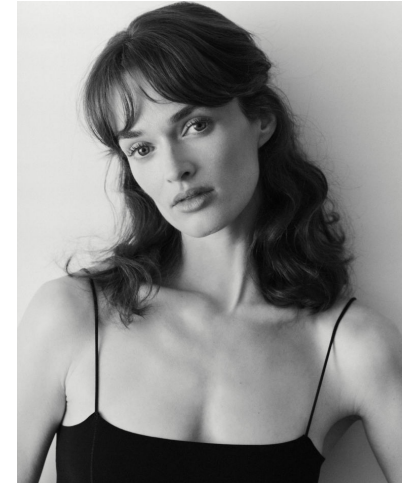

# KARIN

---

MODELS AGENCY

---

ANAELLE DUGUËT

Height : 5'8.5" / 174 cm | Bust : 33.5" / 85 cm | Waist : 23.5" / 60 cm | Hips : 34.5" / 88 cm | Shoe : 6.5 US / 4.5 UK | Eyes : Blue/Green

# KARIN

MODELS AGENCY

ANAELLE DUGUET

Height : 5'8.5" / 174 cm | Bust : 33.5" / 85 cm | Waist : 23.5" / 60 cm | Hips : 34.5" / 88 cm | Shoe : 6.5 US / 4.5 UK | Eyes : Blue/Green