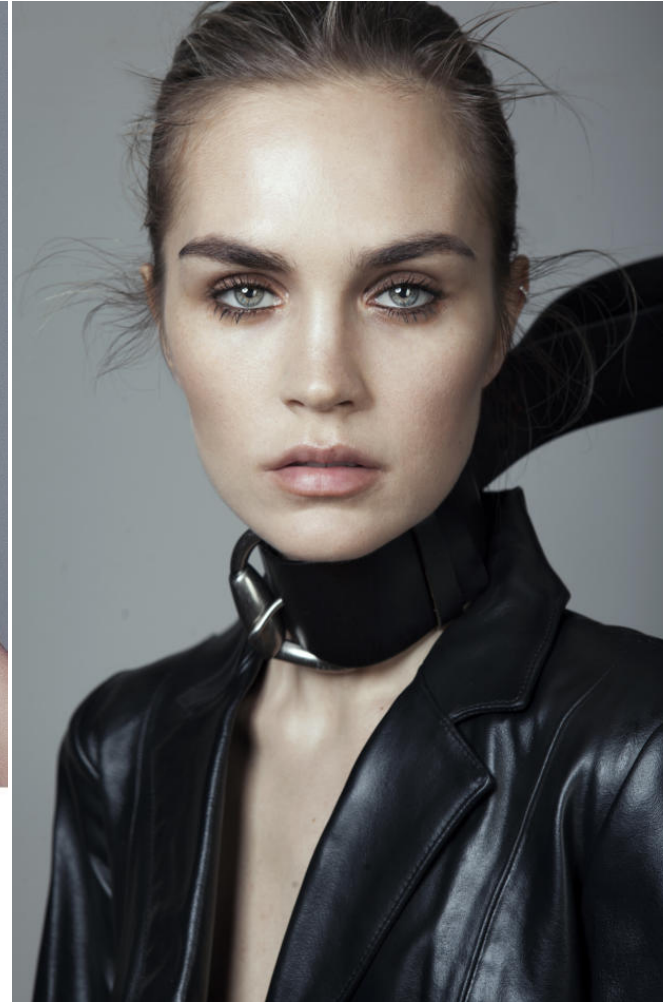

KARIN
MODELS AGENCY

BALMAIN
PARIS

HAIR COUTURE

Anastasia EREMENKO

Height : 5'11" / 180 cm | Bust : 32" / 81 cm | Waist : 23.5" / 60 cm | Hips : 35.5" / 90 cm | Shoe : 9.0 US / 6.5 UK | Hair Colour : Blonde | Eyes : Blue/Grey