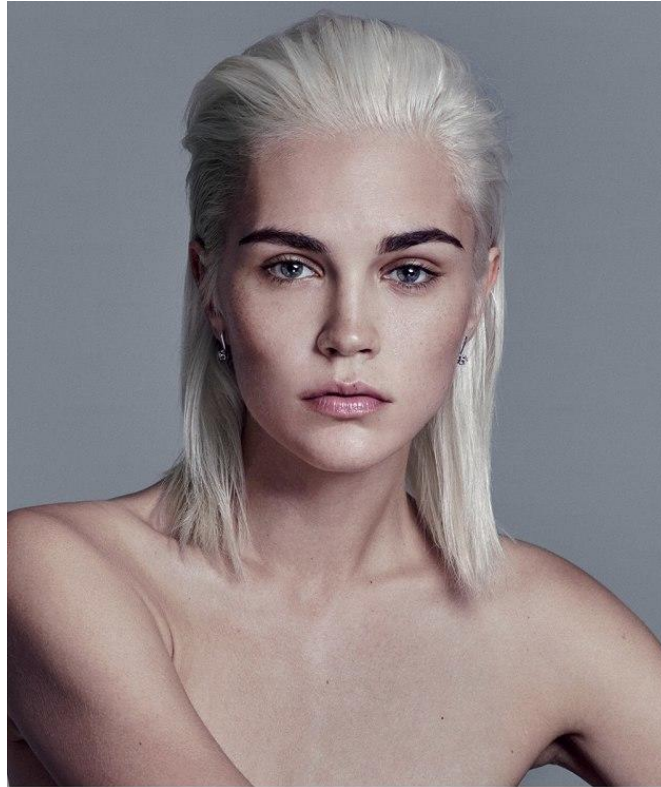

KARIN
MODELS AGENCY

BALMAIN
PARIS

HAIR COUTURE

Anastasia EREMENKO

Height : 5'11" / 180 cm | Bust : 32" / 81 cm | Waist : 23.5" / 60 cm | Hips : 35.5" / 90 cm | Shoe : 9.0 US / 6.5 UK | Hair Colour : Blonde | Eyes : Blue/Grey