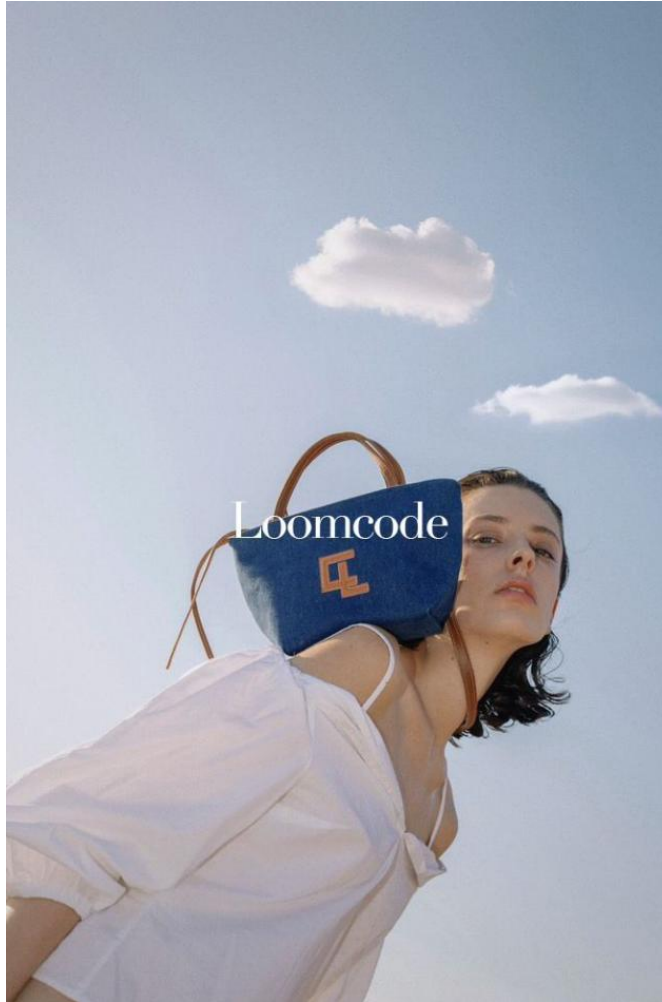

KARIN
MODELS AGENCY

ANETA HYPISOVA

Height : 5'10" / 178 cm | Bust : 31.5" / 80 cm | Waist : 24" / 61 cm | Hips : 35.5" / 90 cm | Shoe : 8.0 US / 6.0 UK | Hair Colour : Dark Brown | Eyes : Blue

KARIN

MODELS AGENCY