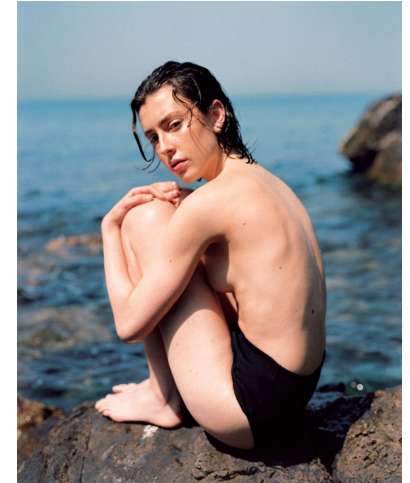

# KARIN

---

MODELS AGENCY

---

ANETA HYNISOVA

Height : 5'10" / 178 cm | Bust : 31.5" / 80 cm | Waist : 24" / 61 cm | Hips : 35.5" / 90 cm | Shoe : 8.0 US / 6.0 UK | Hair Colour : Dark Brown | Eyes : Blue

# KARIN

MODELS AGENCY

ANETA HYPISOVA

Height : 5'10" / 178 cm | Bust : 31.5" / 80 cm | Waist : 24" / 61 cm | Hips : 35.5" / 90 cm | Shoe : 8.0 US / 6.0 UK | Hair Colour : Dark Brown | Eyes : Blue