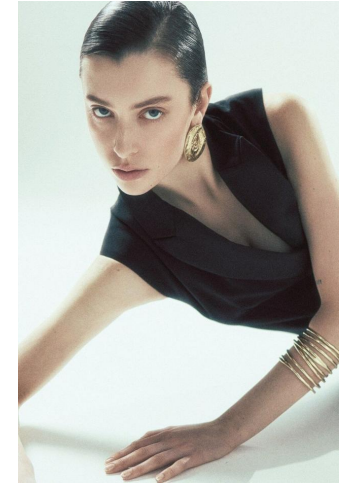

# KARIN

---

MODELS AGENCY

---

ANETA HYP SOVA

Height : 5'10" / 178 cm | Bust : 31.5" / 80 cm | Waist : 24" / 61 cm | Hips : 35.5" / 90 cm | Shoe : 8.0 US / 6.0 UK | Hair Colour : Dark Brown | Eyes : Blue

# KARIN

MODELS AGENCY

ANETA HYPISOVA

Height : 5'10" / 178 cm | Bust : 31.5" / 80 cm | Waist : 24" / 61 cm | Hips : 35.5" / 90 cm | Shoe : 8.0 US / 6.0 UK | Hair Colour : Dark Brown | Eyes : Blue

**KARIN**  
MODELS AGENCY