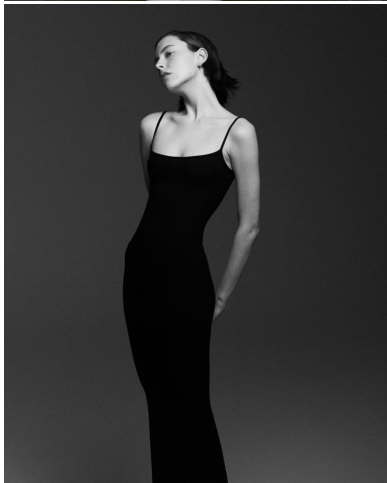

# KARIN

---

MODELS AGENCY

---

ANETA HYP SOVA

Height : 5'10" / 178 cm | Bust : 31.5" / 80 cm | Waist : 24" / 61 cm | Hips : 35.5" / 90 cm | Shoe : 8.0 US / 6.0 UK | Hair Colour : Dark Brown | Eyes : Blue

# KARIN

MODELS AGENCY

ANETA HYPISOVA

Height : 5'10" / 178 cm | Bust : 31.5" / 80 cm | Waist : 24" / 61 cm | Hips : 35.5" / 90 cm | Shoe : 8.0 US / 6.0 UK | Hair Colour : Dark Brown | Eyes : Blue

**KARIN**  
MODELS AGENCY