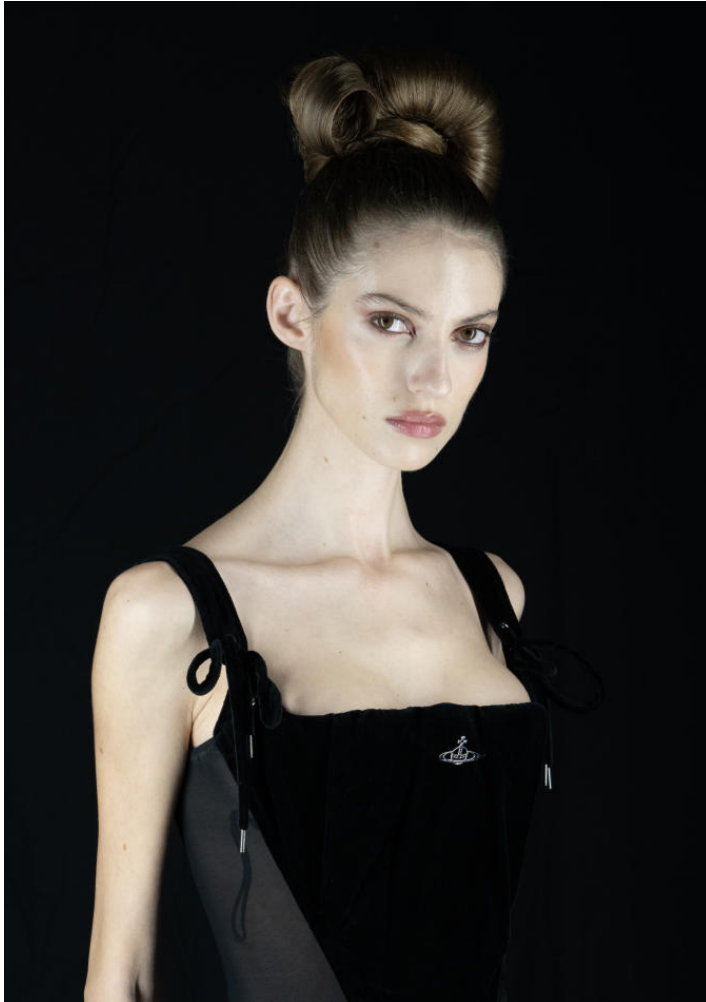

KARIN

MODELS AGENCY

Angelica Verri •

Height : 5'10.5" / 179 cm | Bust : 32.5" / 82 cm | Waist : 23" / 59 cm | Hips : 34.5" / 88 cm | Shoe : 7.5 US / 5.5 UK | Hair Colour : Brunette | Eyes : Light Brown