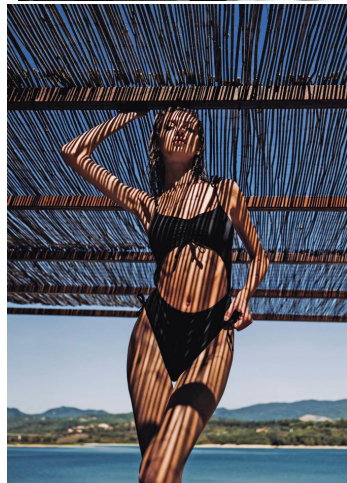


KARIN

MODELS AGENCY

Angelica Verri •

Height : 5'10.5" / 179 cm | Bust : 32.5" / 82 cm | Waist : 23" / 59 cm | Hips : 34.5" / 88 cm | Shoe : 7.5 US / 5.5 UK | Hair Colour : Brunette | Eyes : Light Brown

KARIN

MODELS AGENCY

Angelica Verri •

Height : 5'10.5" / 179 cm | Bust : 32.5" / 82 cm | Waist : 23" / 59 cm | Hips : 34.5" / 88 cm | Shoe : 7.5 US / 5.5 UK | Hair Colour : Brunette | Eyes : Light Brown

KARIN

MODELS AGENCY