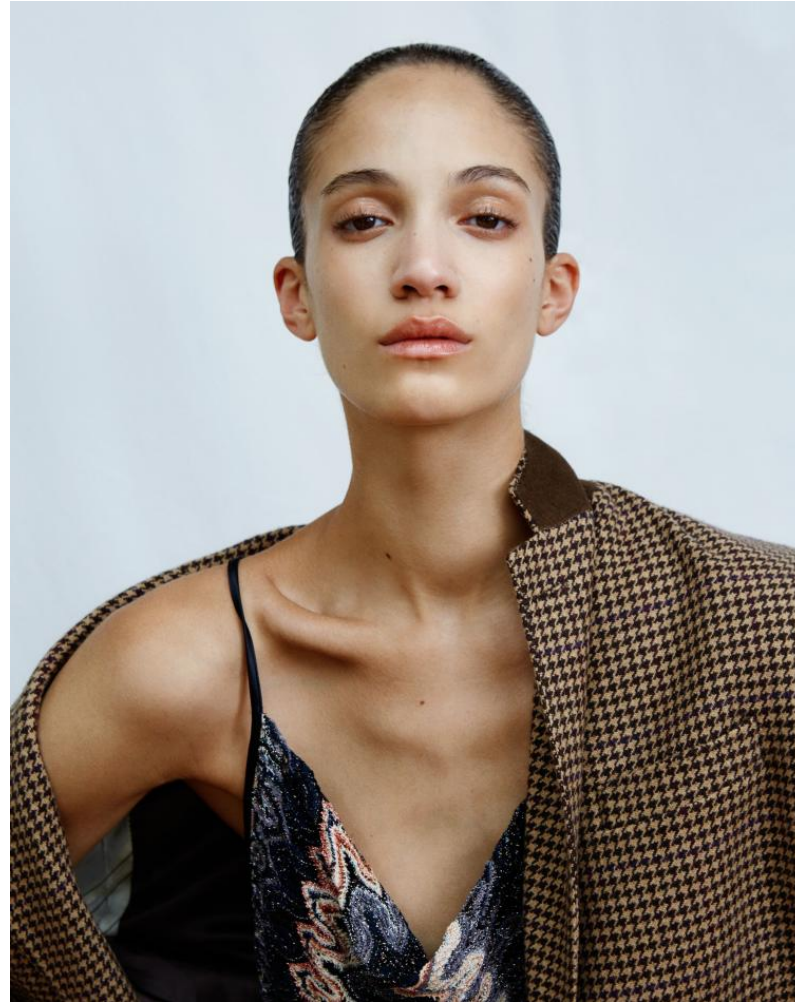

KARIN

MODELS AGENCY

Angie VARGAS

Height : 5'9.5" / 177 cm | Bust : 31.5" / 80 cm | Waist : 23.5" / 60 cm | Hips : 35" / 89 cm | Shoe : 9.0 US / 6.5 UK | Hair Colour : Dark Brown | Eyes : Brown

KARIN

MODELS AGENCY