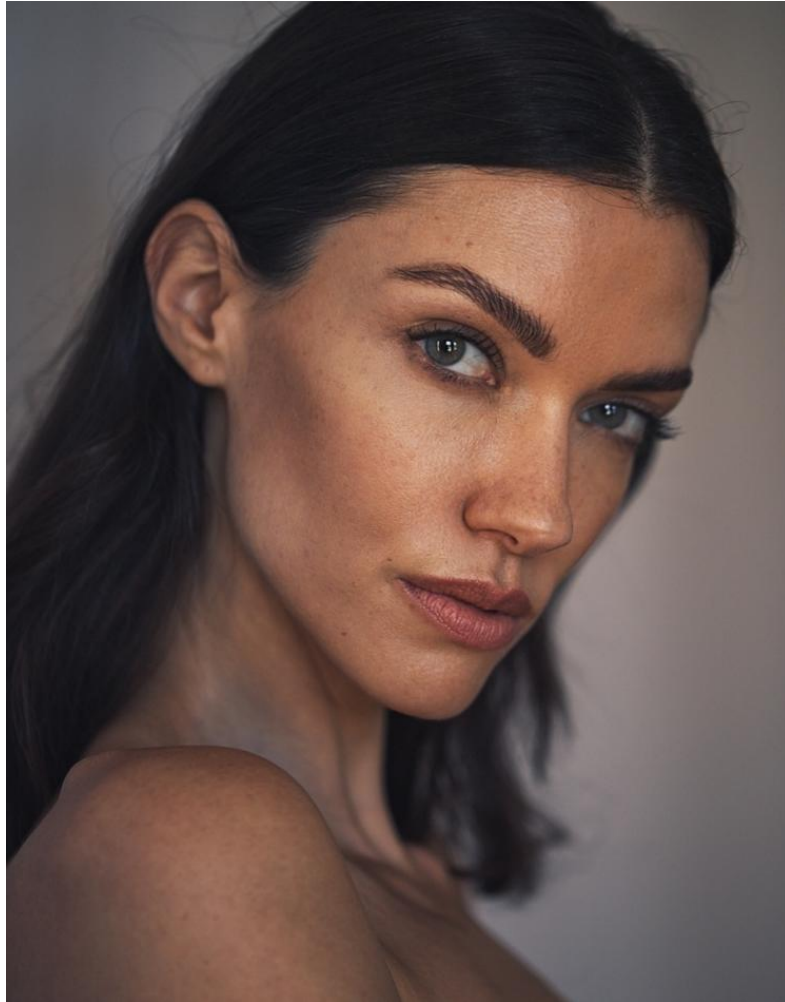

Anna Christina Schwartz

KARIN

MODELS AGENCY

Anna Christina Schwartz

Height : 5'8" / 173 cm | Bust : 34" / 86 cm | Waist : 23" / 58 cm | Hips : 35" / 89 cm | Shoe : 8.0 US / 6.0 UK | Hair Colour : Brown | Eyes : Green