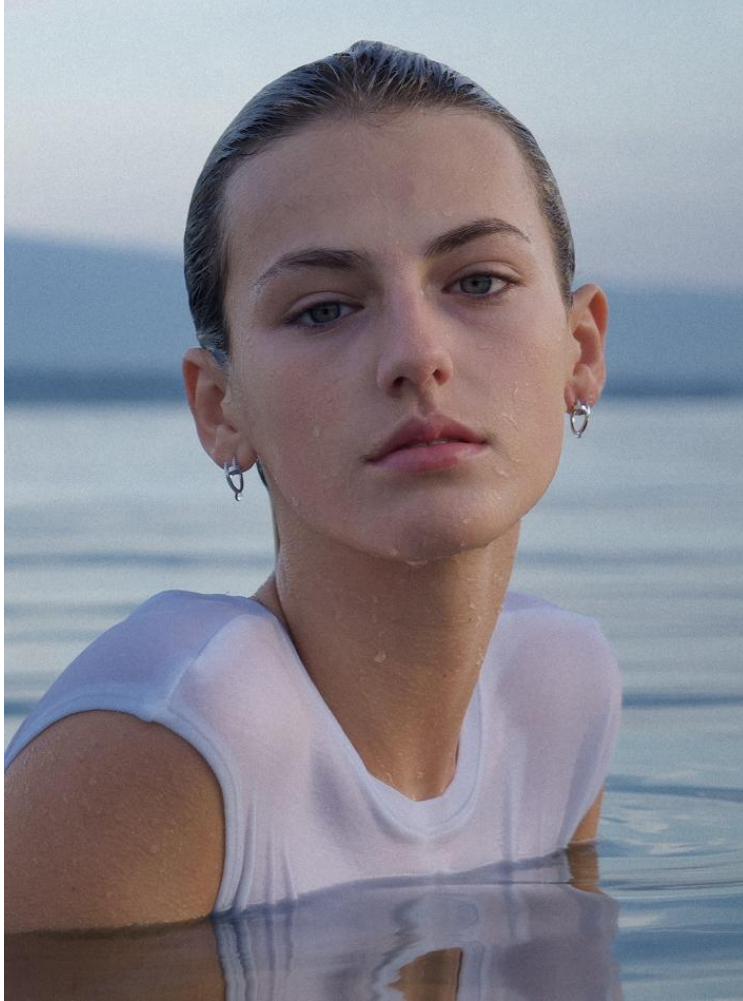

Ariane JUNG

KARIN

MODELS AGENCY

Ariane JUNG

Height : 5'9.5" / 176 cm | Bust : 33" / 84 cm | Waist : 25.5" / 65 cm | Hips : 36.5" / 93 cm | Shoe : 10.0 US / 7.0 UK | Hair Colour : Blonde | Eyes : Green/Grey