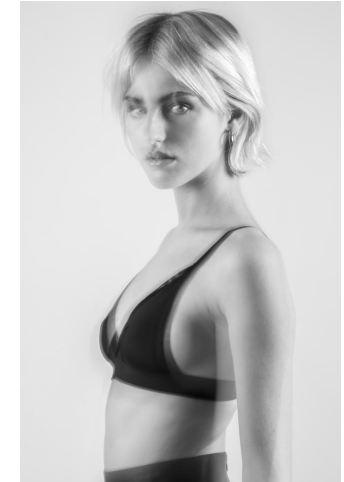

# KARIN

---

MODELS AGENCY

---

Ariane JUNG

Height : 5'9.5" / 176 cm | Bust : 33" / 84 cm | Waist : 25.5" / 65 cm | Hips : 36.5" / 93 cm | Shoe : 10.0 US / 7.0 UK | Hair Colour : Blonde | Eyes : Green/Grey

# KARIN

MODELS AGENCY

Ariane JUNG

Height : 5'9.5" / 176 cm | Bust : 33" / 84 cm | Waist : 25.5" / 65 cm | Hips : 36.5" / 93 cm | Shoe : 10.0 US / 7.0 UK | Hair Colour : Blonde | Eyes : Green/Grey

**KARIN**  
MODELS AGENCY