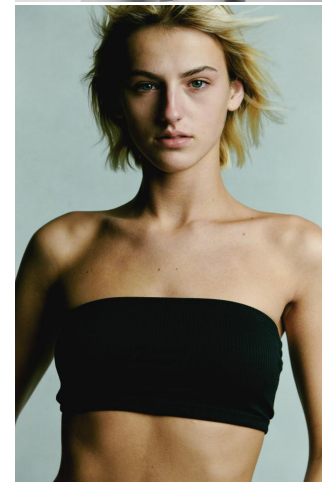

# KARIN

---

MODELS AGENCY

---

Ariane JUNG

Height : 5'9.5" / 176 cm | Bust : 33" / 84 cm | Waist : 25.5" / 65 cm | Hips : 36.5" / 93 cm | Shoe : 10.0 US / 7.0 UK | Hair Colour : Blonde | Eyes : Green/Grey

# KARIN

MODELS AGENCY

Ariane JUNG

Height : 5'9.5" / 176 cm | Bust : 33" / 84 cm | Waist : 25.5" / 65 cm | Hips : 36.5" / 93 cm | Shoe : 10.0 US / 7.0 UK | Hair Colour : Blonde | Eyes : Green/Grey

**KARIN**  
MODELS AGENCY