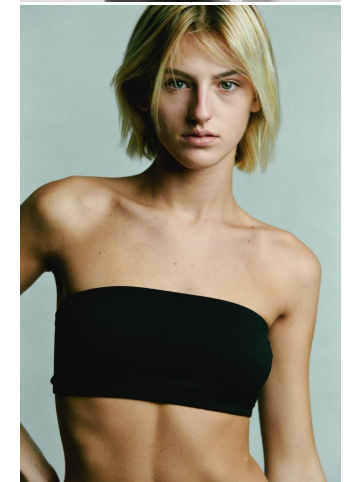

# KARIN

MODELS AGENCY

Ariane JUNG

Height : 5'9.5" / 176 cm | Bust : 33" / 84 cm | Waist : 25.5" / 65 cm | Hips : 36.5" / 93 cm | Shoe : 10.0 US / 7.0 UK | Hair Colour : Blonde | Eyes : Green/Grey

**KARIN**  
MODELS AGENCY