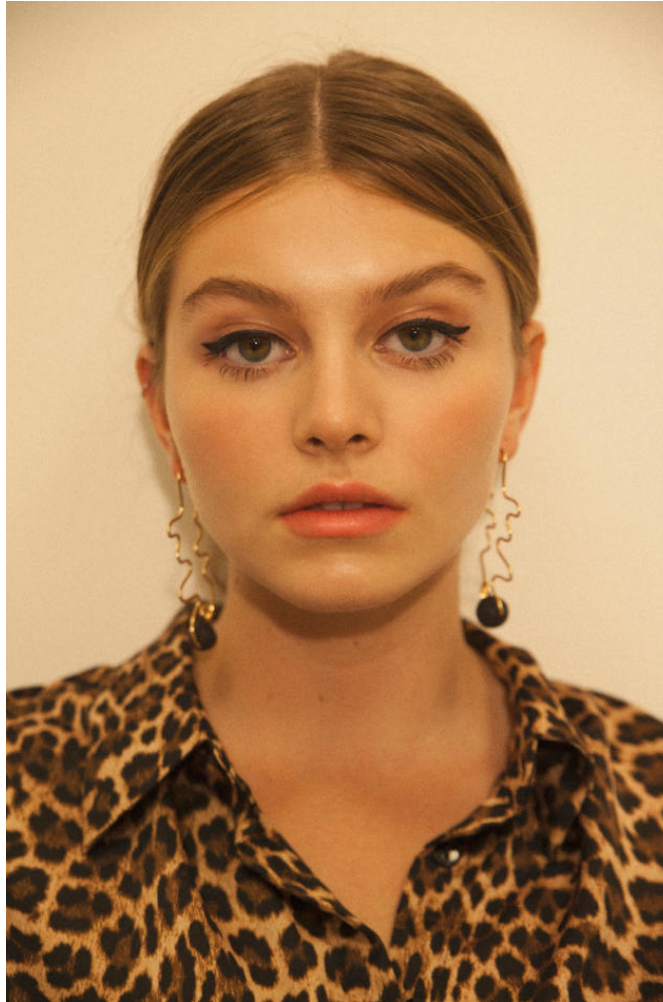

KARIN

MODELS AGENCY

Barbora Lilgova

Height : 5'8.5" / 174 cm | Bust : 43.5" / 110 cm | Waist : 33.5" / 85 cm | Hips : 45.5" / 115 cm | Shoe : 10.0 US / 7.0 UK | Hair Colour : Dark Blonde | Eyes : Green/Grey