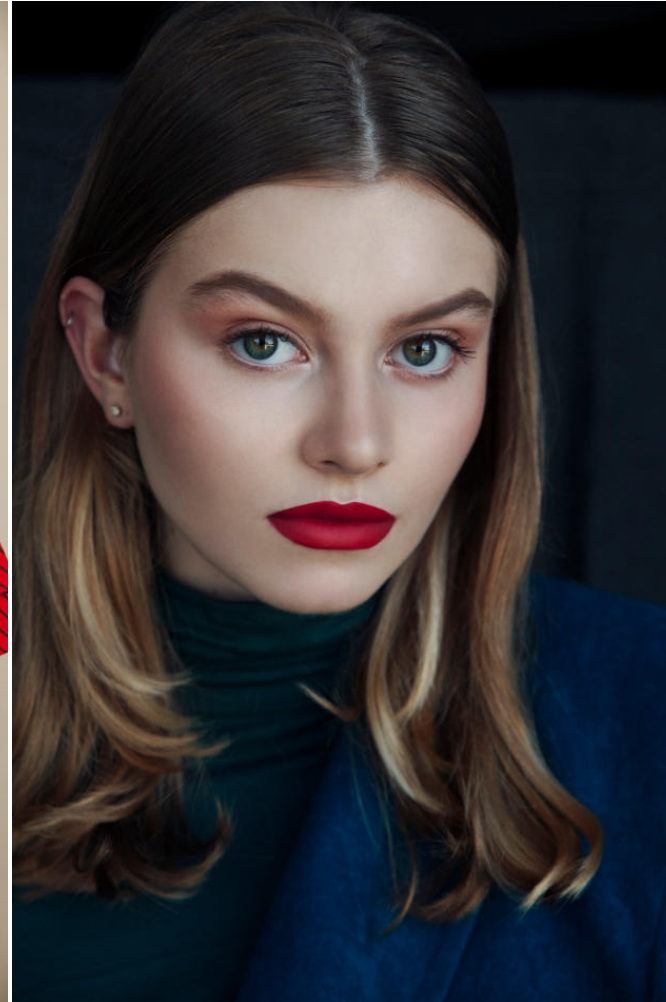

KARIN

MODELS AGENCY

Barbora Lilgova

Height : 5'8.5" / 174 cm | Bust : 43.5" / 110 cm | Waist : 33.5" / 85 cm | Hips : 45.5" / 115 cm | Shoe : 10.0 US / 7.0 UK | Hair Colour : Dark Blonde | Eyes : Green/Grey