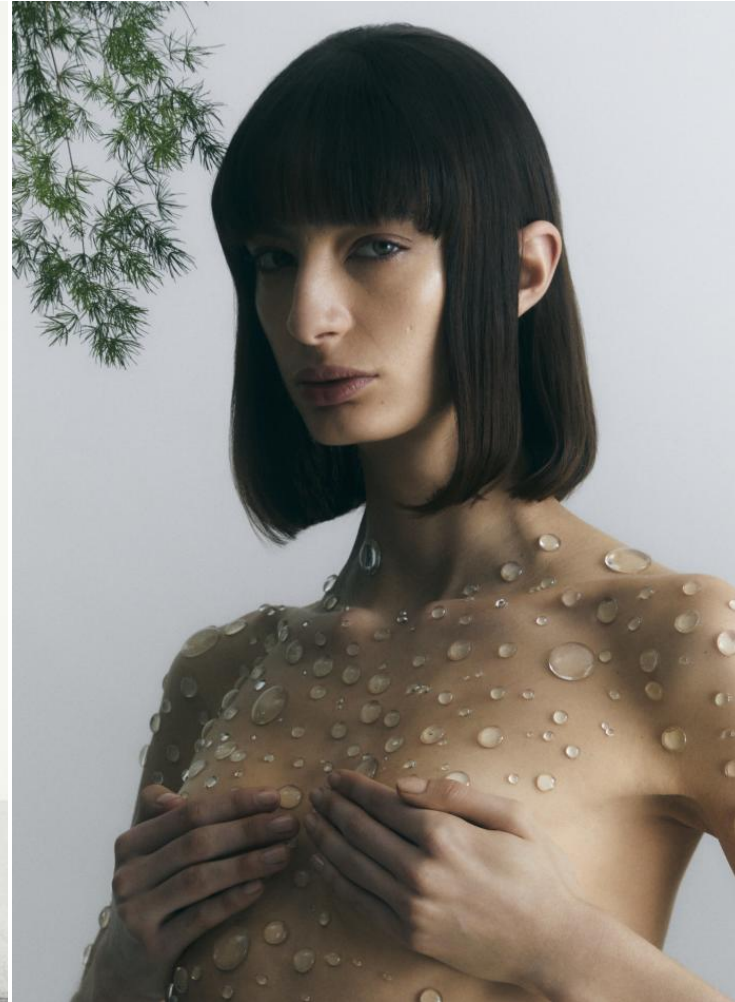

KARIN

MODELS AGENCY

Bela PALACIO

Height : 5'11.5" / 181 cm | Bust : 32" / 81 cm | Waist : 25.5" / 65 cm | Hips : 35.5" / 90 cm | Shoe : 8.0 US / 6.0 UK | Hair Colour : Brown | Eyes : Hazel