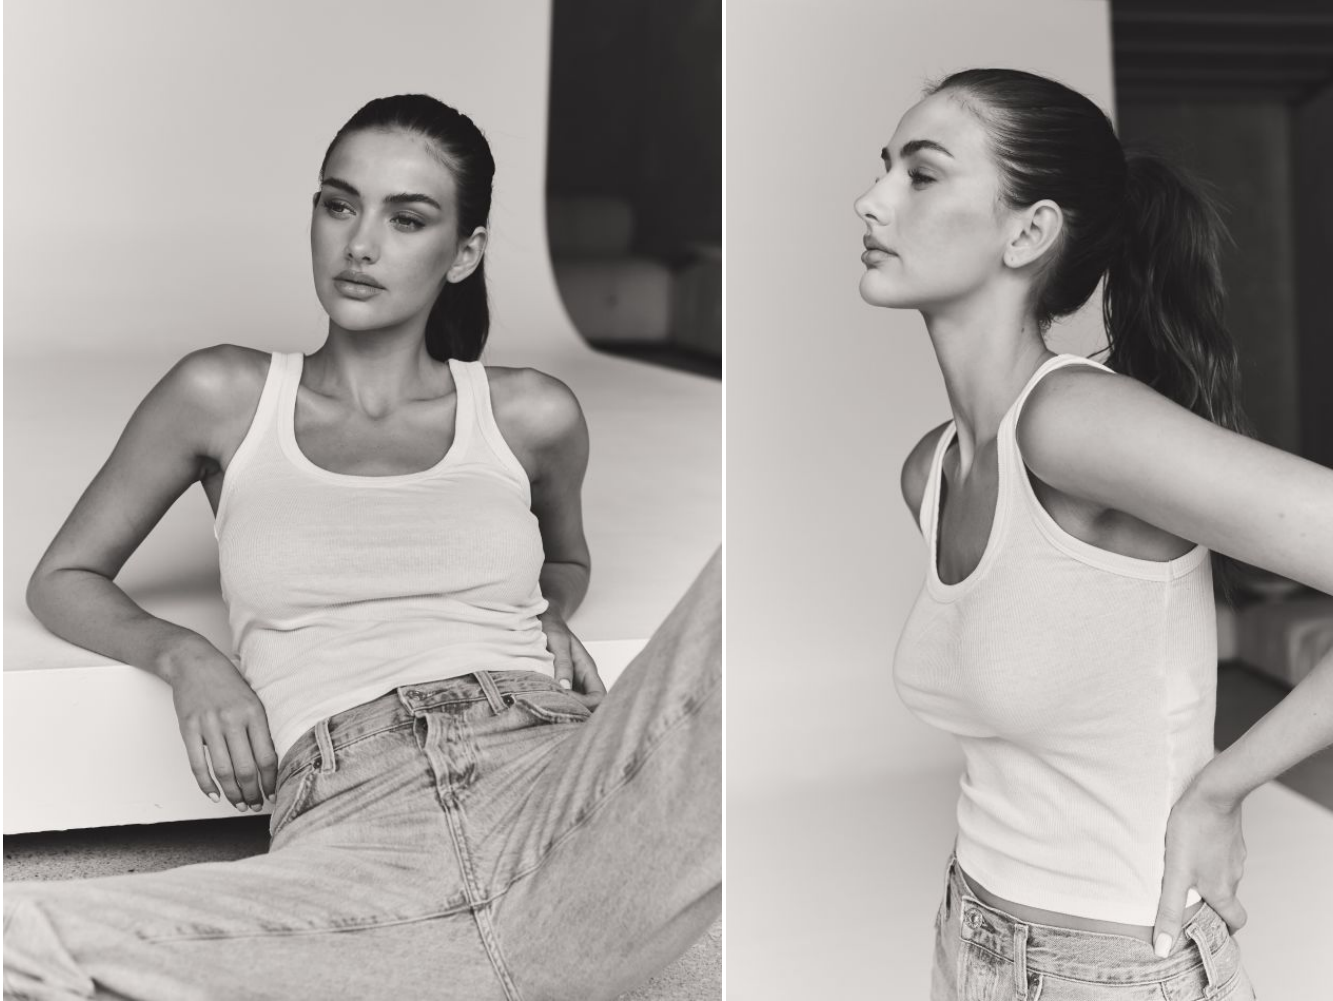

KARIN
MODELS AGENCY

Brittany Hamilton

Height : 5'9" / 175 cm | Bust : 33" / 84 cm | Waist : 24" / 61 cm | Hips : 35" / 89 cm | Shoe : 9.0 US / 6.5 UK | Hair Colour : Brown | Eyes : Blue