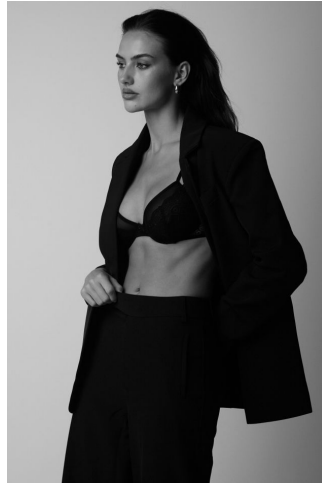

Brittany Hamilton

KARIN
MODELS AGENCY

Brittany Hamilton

Height : 5'9" / 175 cm | Bust : 33" / 84 cm | Waist : 24" / 61 cm | Hips : 35" / 89 cm | Shoe : 9.0 US / 6.5 UK | Hair Colour : Brown | Eyes : Blue