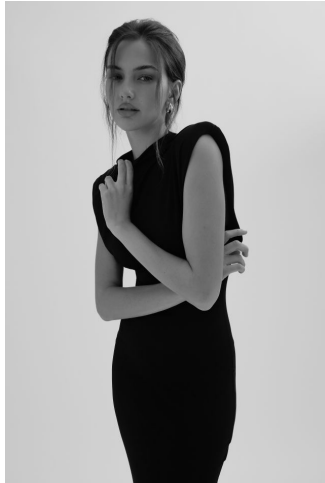

KARIN
MODELS AGENCY

Brittany Hamilton

Height : 5'9" / 175 cm | Bust : 33" / 84 cm | Waist : 24" / 61 cm | Hips : 35" / 89 cm | Shoe : 9.0 US / 6.5 UK | Hair Colour : Brown | Eyes : Blue