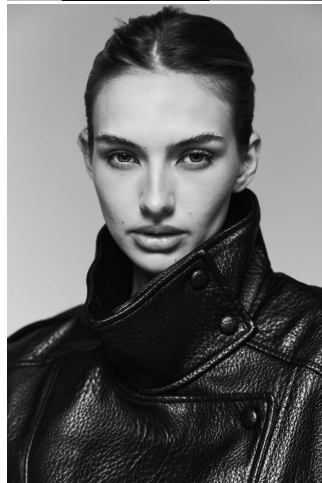

KARIN
MODELS AGENCY

Brittany Hamilton

Height : 5'9" / 175 cm | Bust : 33" / 84 cm | Waist : 24" / 61 cm | Hips : 35" / 89 cm | Shoe : 9.0 US / 6.5 UK | Hair Colour : Brown | Eyes : Blue