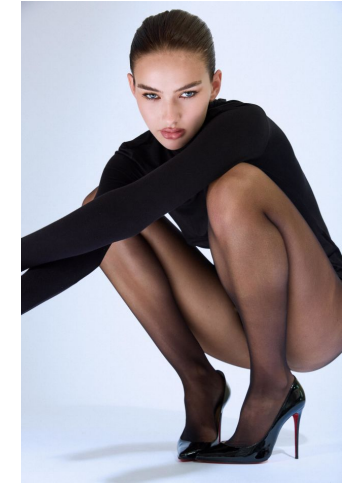


KARIN

MODELS AGENCY

Brittany Hamilton

Height : 5'9" / 175 cm | Bust : 33" / 84 cm | Waist : 24" / 61 cm | Hips : 35" / 89 cm | Shoe : 9.0 US / 6.5 UK | Hair Colour : Brown | Eyes : Blue

KARIN
MODELS AGENCY

Brittany Hamilton

Height : 5'9" / 175 cm | Bust : 33" / 84 cm | Waist : 24" / 61 cm | Hips : 35" / 89 cm | Shoe : 9.0 US / 6.5 UK | Hair Colour : Brown | Eyes : Blue

KARIN
MODELS AGENCY

Brittany Hamilton