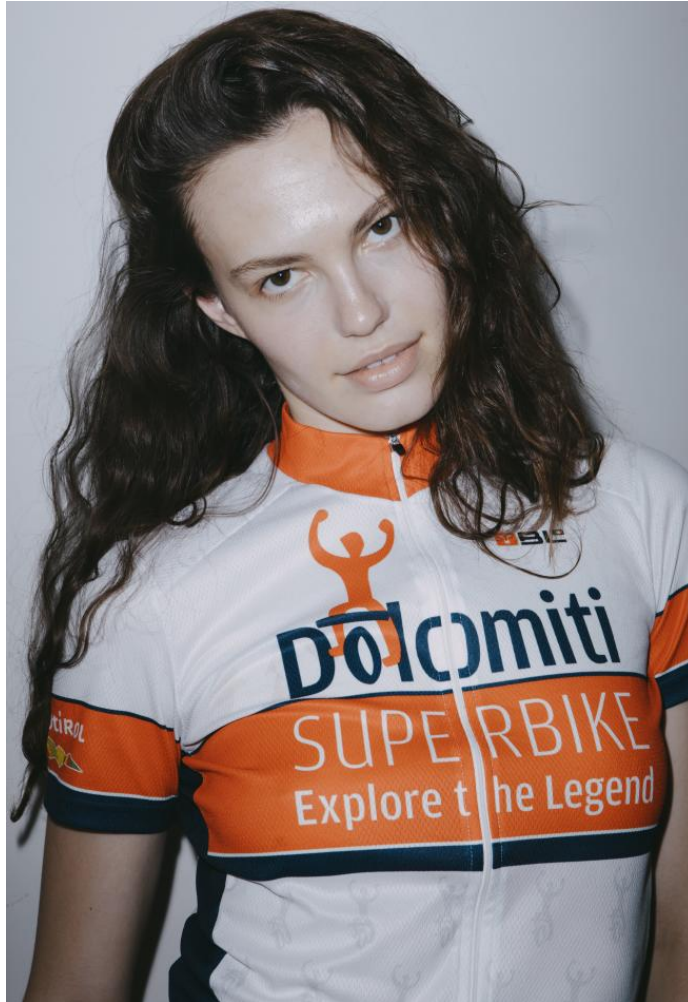

KARIN

MODELS AGENCY

Brooke Goodman

Height : 5'10" / 178 cm | Bust : 32.5" / 83 cm | Waist : 25.5" / 65 cm | Hips : 35.5" / 90 cm | Shoe : 7.5 US / 5.5 UK | Hair Colour : Brown | Eyes : Hazel

KARIN

MODELS AGENCY

Brooke Goodman

Height : 5'10" / 178 cm | Bust : 32.5" / 83 cm | Waist : 25.5" / 65 cm | Hips : 35.5" / 90 cm | Shoe : 7.5 US / 5.5 UK | Hair Colour : Brown | Eyes : Hazel

KARIN

MODELS AGENCY

Brooke Goodman

Height : 5'10" / 178 cm | Bust : 32.5" / 83 cm | Waist : 25.5" / 65 cm | Hips : 35.5" / 90 cm | Shoe : 7.5 US / 5.5 UK | Hair Colour : Brown | Eyes : Hazel

KARIN

MODELS AGENCY

Brooke Goodman

Height : 5'10" / 178 cm | Bust : 32.5" / 83 cm | Waist : 25.5" / 65 cm | Hips : 35.5" / 90 cm | Shoe : 7.5 US / 5.5 UK | Hair Colour : Brown | Eyes : Hazel