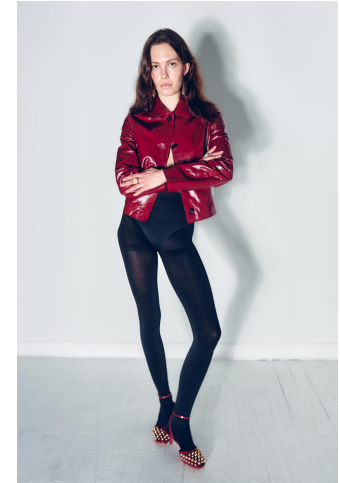

KARIN

MODELS AGENCY

Brooke Goodman

Height : 5'10" / 178 cm | Bust : 32.5" / 83 cm | Waist : 25.5" / 65 cm | Hips : 35.5" / 90 cm | Shoe : 7.5 US / 5.5 UK | Hair Colour : Brown | Eyes : Hazel