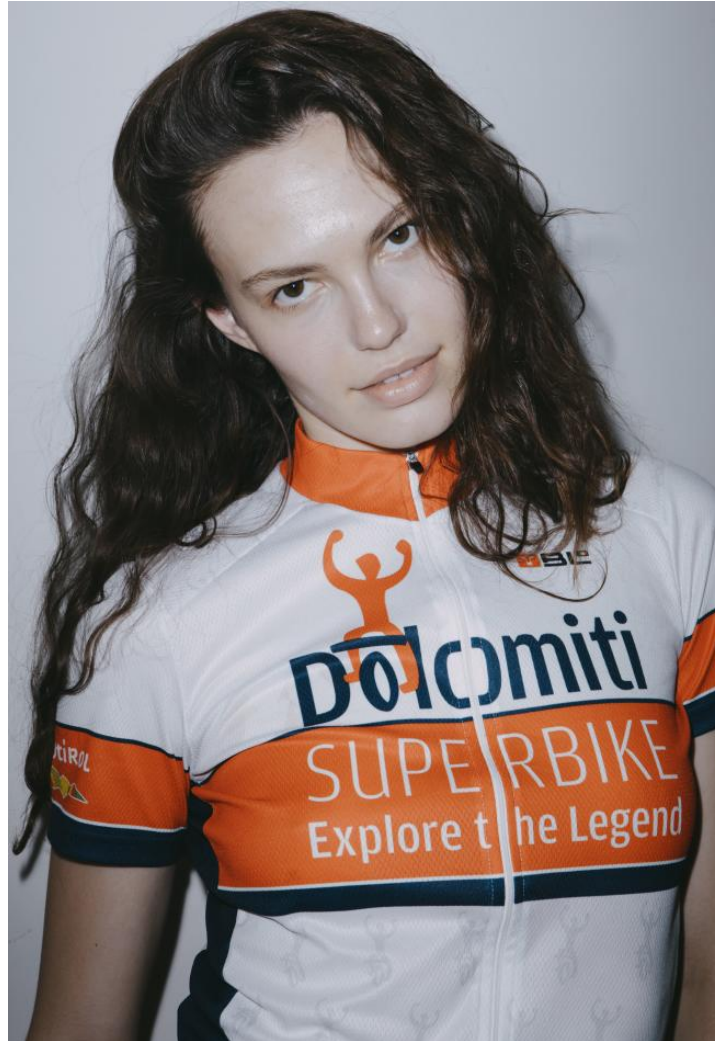

# KARIN

---

MODELS AGENCY

---

Brooke Goodman

Height : 5'10" / 178 cm | Bust : 32.5" / 83 cm | Waist : 25.5" / 65 cm | Hips : 35.5" / 90 cm | Shoe : 7.5 US / 5.5 UK | Hair Colour : Brown | Eyes : Hazel

# KARIN

MODELS AGENCY

Brooke Goodman

Height : 5'10" / 178 cm | Bust : 32.5" / 83 cm | Waist : 25.5" / 65 cm | Hips : 35.5" / 90 cm | Shoe : 7.5 US / 5.5 UK | Hair Colour : Brown | Eyes : Hazel

---

# KARIN

---

MODELS AGENCY

---

**Brooke Goodman**

Height : 5'10" / 178 cm | Bust : 32.5" / 83 cm | Waist : 25.5" / 65 cm | Hips : 35.5" / 90 cm | Shoe : 7.5 US / 5.5 UK | Hair Colour : Brown | Eyes : Hazel