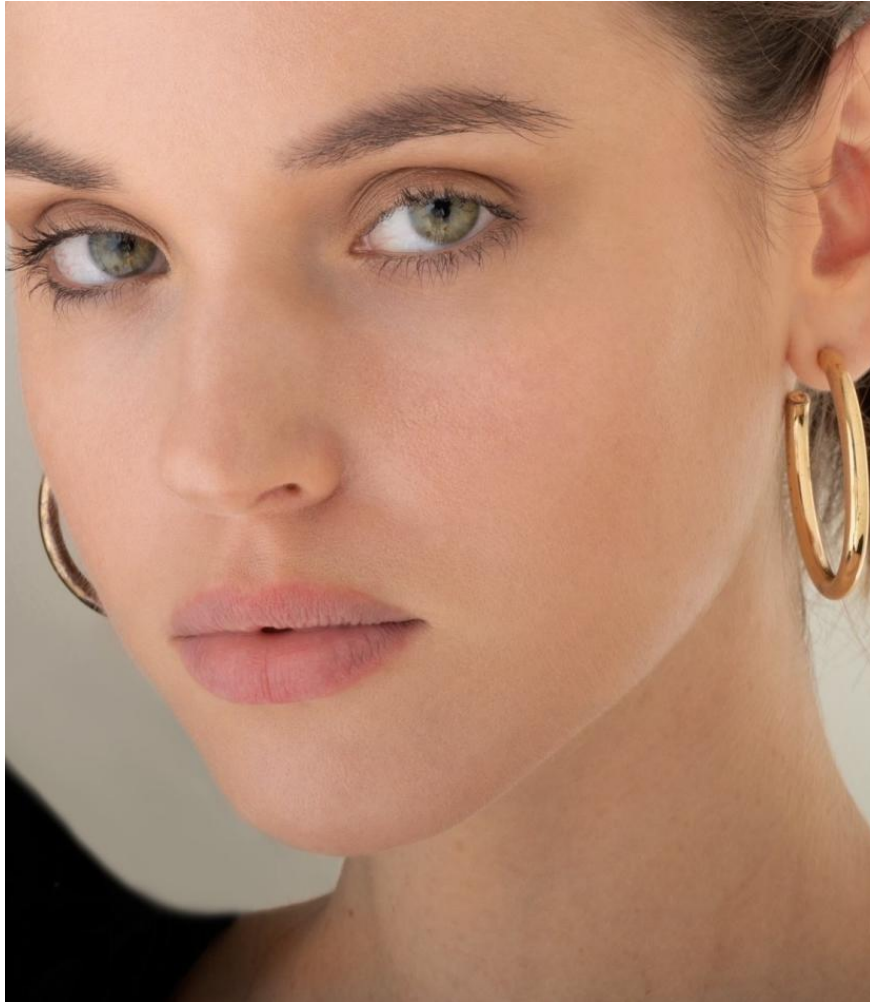

KARIN

MODELS AGENCY

CALYPSO DELENNE

Height : 5'10" / 178 cm | Bust : 33.5" / 85 cm | Waist : 22.5" / 57 cm | Hips : 34.5" / 87 cm | Shoe : 9.0 US / 6.5 UK |