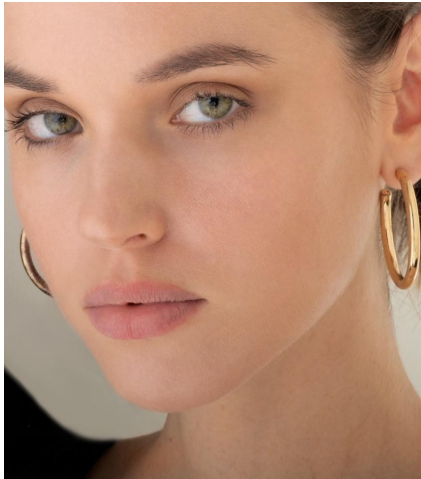


KARIN

MODELS AGENCY

CALYPSO DELENNE

Height : 5'10" / 178 cm | Bust : 33.5" / 85 cm | Waist : 22.5" / 57 cm | Hips : 34.5" / 87 cm | Shoe : 9.0 US / 6.5 UK |

KARIN
MODELS AGENCY

CALYPSO DELENNE

Height : 5'10" / 178 cm | Bust : 33.5" / 85 cm | Waist : 22.5" / 57 cm | Hips : 34.5" / 87 cm | Shoe : 9.0 US / 6.5 UK |