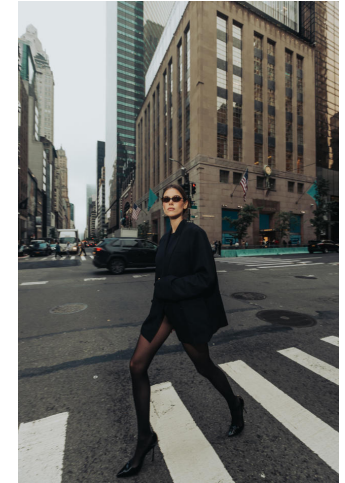


KARIN

MODELS AGENCY

CALYPSO DELENNE

Height : 5'10" / 178 cm | Bust : 33.5" / 85 cm | Waist : 22.5" / 57 cm | Hips : 34.5" / 87 cm | Shoe : 9.0 US / 6.5 UK |

KARIN
MODELS AGENCY

CALYPSO DELENNE

Height : 5'10" / 178 cm | Bust : 33.5" / 85 cm | Waist : 22.5" / 57 cm | Hips : 34.5" / 87 cm | Shoe : 9.0 US / 6.5 UK |