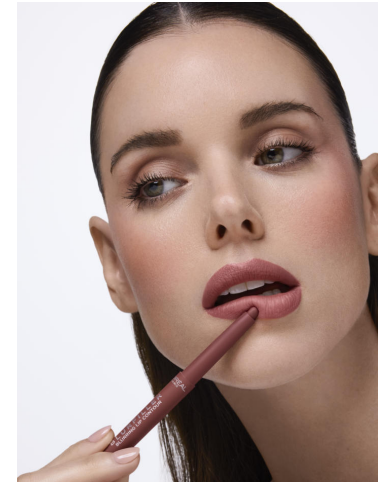


KARIN

MODELS AGENCY

CALYPSO DELENNE

Height : 5'10" / 178 cm | Bust : 33.5" / 85 cm | Waist : 22.5" / 57 cm | Hips : 34.5" / 87 cm | Shoe : 9.0 US / 6.5 UK |

KARIN
MODELS AGENCY

CALYPSO DELENNE

Height : 5'10" / 178 cm | Bust : 33.5" / 85 cm | Waist : 22.5" / 57 cm | Hips : 34.5" / 87 cm | Shoe : 9.0 US / 6.5 UK |