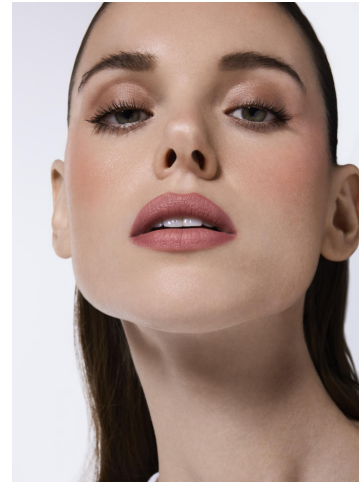


KARIN

MODELS AGENCY

CALYPSO DELENNE

Height : 5'10" / 178 cm | Bust : 33.5" / 85 cm | Waist : 22.5" / 57 cm | Hips : 34.5" / 87 cm | Shoe : 9.0 US / 6.5 UK |

KARIN
MODELS AGENCY

CALYPSO DELENNE

Height : 5'10" / 178 cm | Bust : 33.5" / 85 cm | Waist : 22.5" / 57 cm | Hips : 34.5" / 87 cm | Shoe : 9.0 US / 6.5 UK |