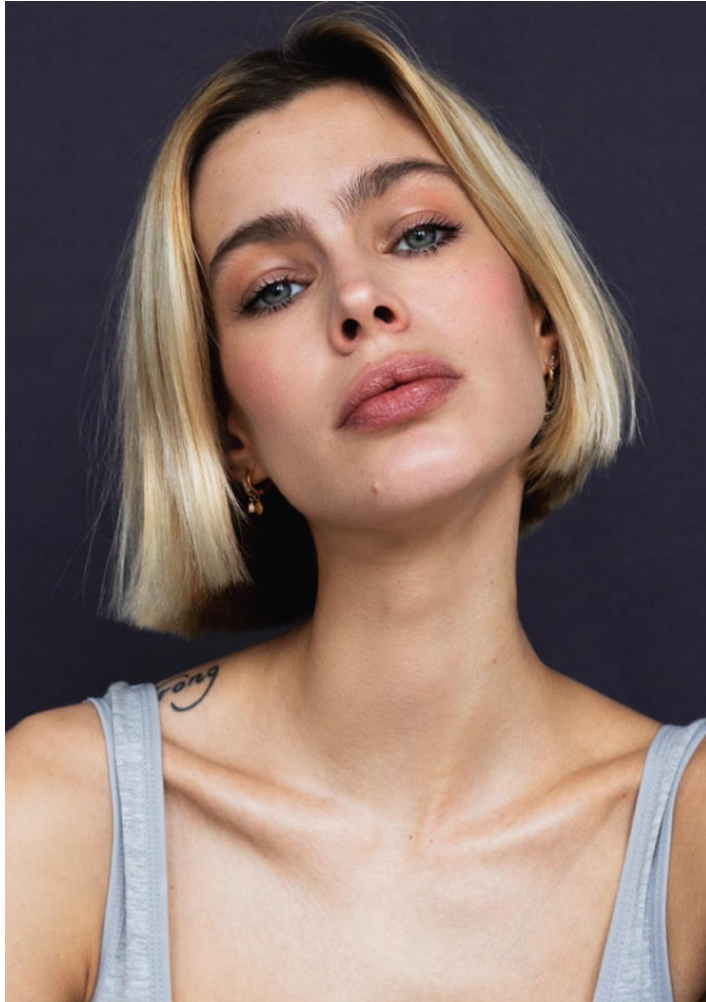

KARIN

MODELS AGENCY

Carlota Albert

Height : 5'9" / 175 cm | Bust : 33" / 84 cm | Waist : 25" / 63 cm | Hips : 35.5" / 90 cm | Shoe : 6.5 US / 4.5 UK | Hair Colour : Dark Blonde | Eyes : Blue/Green

KARIN

MODELS AGENCY