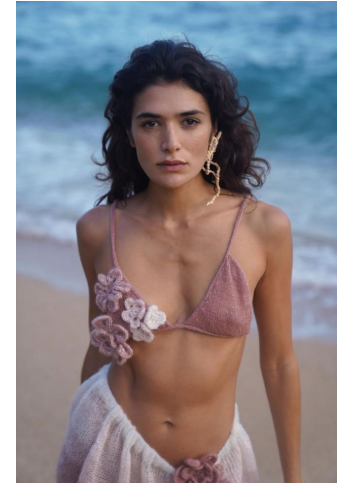


KARIN

MODELS AGENCY

Carolina Scheid

Height : 5'9" / 175 cm | Bust : 32.5" / 83 cm | Waist : 25.5" / 65 cm | Hips : 36.5" / 93 cm | Shoe : 9.0 US / 6.5 UK | Hair Colour : Dark Brown | Eyes : Light Brown

KARIN
MODELS AGENCY

Carolina Scheid

Height : 5'9" / 175 cm | Bust : 32.5" / 83 cm | Waist : 25.5" / 65 cm | Hips : 36.5" / 93 cm | Shoe : 9.0 US / 6.5 UK | Hair Colour : Dark Brown | Eyes : Light Brown

KARIN

MODELS AGENCY

Carolina Scheid

Height : 5'9" / 175 cm | Bust : 32.5" / 83 cm | Waist : 25.5" / 65 cm | Hips : 36.5" / 93 cm | Shoe : 9.0 US / 6.5 UK | Hair Colour : Dark Brown | Eyes : Light Brown