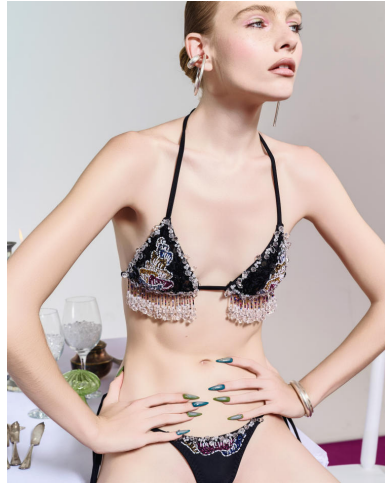


KARIN

MODELS AGENCY

Caroline Hahn

Height : 5'9" / 175 cm | Bust : 31.5" / 80 cm | Waist : 23" / 59 cm | Hips : 34.5" / 88 cm | Shoe : 5.0 US / 3.5 UK | Hair Colour : Red | Eyes : Blue

KARIN

MODELS AGENCY

Caroline Hahn

Height : 5'9" / 175 cm | Bust : 31.5" / 80 cm | Waist : 23" / 59 cm | Hips : 34.5" / 88 cm | Shoe : 5.0 US / 3.5 UK | Hair Colour : Red | Eyes : Blue

KARIN
MODELS AGENCY

Caroline Hahn

Height : 5'9" / 175 cm | Bust : 31.5" / 80 cm | Waist : 23" / 59 cm | Hips : 34.5" / 88 cm | Shoe : 5.0 US / 3.5 UK | Hair Colour : Red | Eyes : Blue