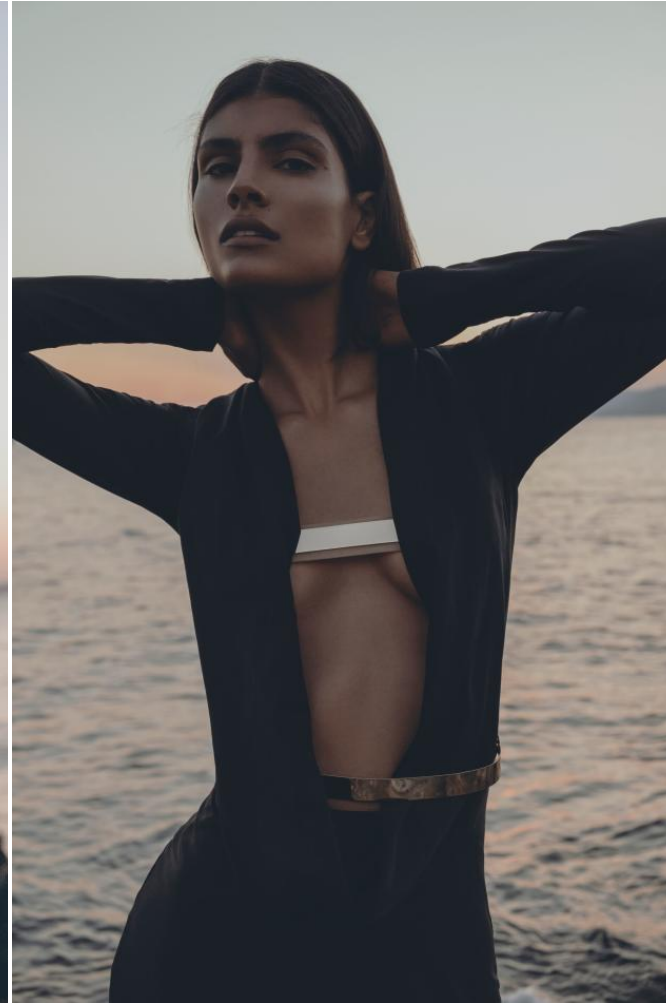


KARIN

MODELS AGENCY

Caroline PRATES

Height : 5'10" / 178 cm | Bust : 32.5" / 82 cm | Waist : 23.5" / 60 cm | Hips : 34.5" / 88 cm | Shoe : 9.0 US / 6.5 UK | Hair Colour : Dark Brown | Eyes : Brown

KARIN

MODELS AGENCY

Caroline PRATES

Height : 5'10" / 178 cm | Bust : 32.5" / 82 cm | Waist : 23.5" / 60 cm | Hips : 34.5" / 88 cm | Shoe : 9.0 US / 6.5 UK | Hair Colour : Dark Brown | Eyes : Brown

KARIN

MODELS AGENCY

Caroline PRATES

Height : 5'10" / 178 cm | Bust : 32.5" / 82 cm | Waist : 23.5" / 60 cm | Hips : 34.5" / 88 cm | Shoe : 9.0 US / 6.5 UK | Hair Colour : Dark Brown | Eyes : Brown

KARIN
MODELS AGENCY

Carolinne PRATES

Height : 5'10" / 178 cm | Bust : 32.5" / 82 cm | Waist : 23.5" / 60 cm | Hips : 34.5" / 88 cm | Shoe : 9.0 US / 6.5 UK | Hair Colour : Dark Brown | Eyes : Brown

KARIN
MODELS AGENCY

Carolinne PRATES

Height : 5'10" / 178 cm | Bust : 32.5" / 82 cm | Waist : 23.5" / 60 cm | Hips : 34.5" / 88 cm | Shoe : 9.0 US / 6.5 UK | Hair Colour : Dark Brown | Eyes : Brown

KARIN