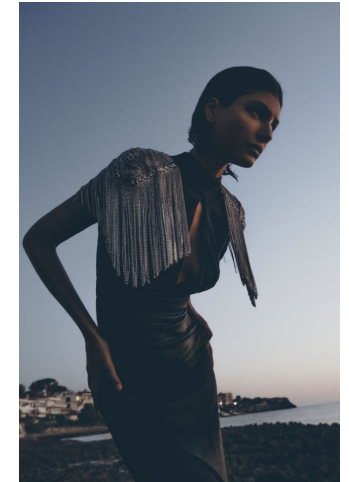


KARIN

MODELS AGENCY

Caroline PRATES

Height : 5'10" / 178 cm | Bust : 32.5" / 82 cm | Waist : 23.5" / 60 cm | Hips : 34.5" / 88 cm | Shoe : 9.0 US / 6.5 UK | Hair Colour : Dark Brown | Eyes : Brown

KARIN
MODELS AGENCY

Caroline PRATES

Height : 5'10" / 178 cm | Bust : 32.5" / 82 cm | Waist : 23.5" / 60 cm | Hips : 34.5" / 88 cm | Shoe : 9.0 US / 6.5 UK | Hair Colour : Dark Brown | Eyes : Brown

KARIN

MODELS AGENCY

Caroline PRATES