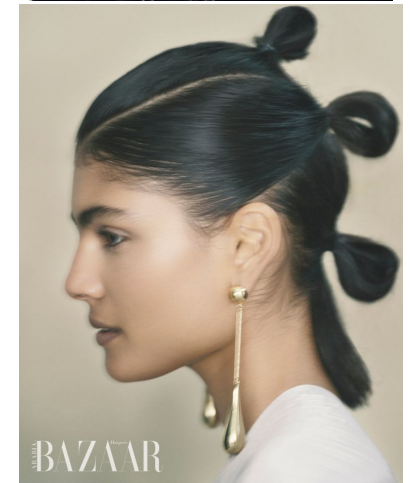


KARIN

MODELS AGENCY

Caroline PRATES

Height : 5'10" / 178 cm | Bust : 32.5" / 82 cm | Waist : 23.5" / 60 cm | Hips : 34.5" / 88 cm | Shoe : 9.0 US / 6.5 UK | Hair Colour : Dark Brown | Eyes : Brown

KARIN
MODELS AGENCY

Caroline PRATES

Height : 5'10" / 178 cm | Bust : 32.5" / 82 cm | Waist : 23.5" / 60 cm | Hips : 34.5" / 88 cm | Shoe : 9.0 US / 6.5 UK | Hair Colour : Dark Brown | Eyes : Brown

KARIN

MODELS AGENCY

Caroline PRATES