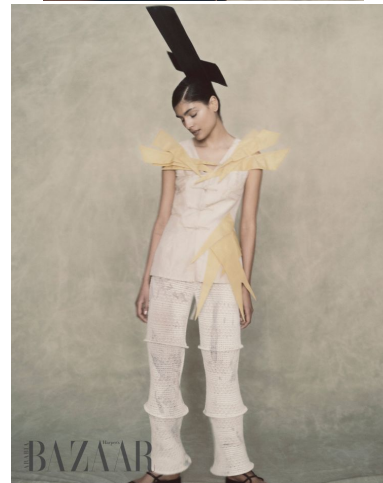


KARIN

MODELS AGENCY

Caroline PRATES

Height : 5'10" / 178 cm | Bust : 32.5" / 82 cm | Waist : 23.5" / 60 cm | Hips : 34.5" / 88 cm | Shoe : 9.0 US / 6.5 UK | Hair Colour : Dark Brown | Eyes : Brown

KARIN
MODELS AGENCY

Caroline PRATES

Height : 5'10" / 178 cm | Bust : 32.5" / 82 cm | Waist : 23.5" / 60 cm | Hips : 34.5" / 88 cm | Shoe : 9.0 US / 6.5 UK | Hair Colour : Dark Brown | Eyes : Brown

KARIN

MODELS AGENCY

Caroline PRATES