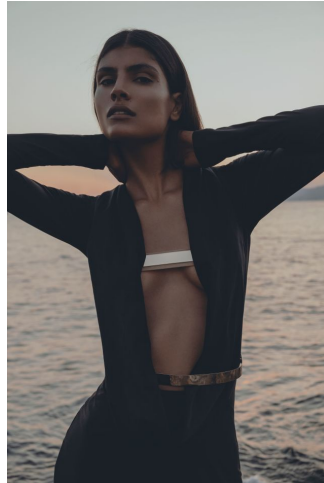


KARIN

MODELS AGENCY

Caroline PRATES

Height : 5'10" / 178 cm | Bust : 32.5" / 82 cm | Waist : 23.5" / 60 cm | Hips : 34.5" / 88 cm | Shoe : 9.0 US / 6.5 UK | Hair Colour : Dark Brown | Eyes : Brown

KARIN
MODELS AGENCY

Caroline PRATES

Height : 5'10" / 178 cm | Bust : 32.5" / 82 cm | Waist : 23.5" / 60 cm | Hips : 34.5" / 88 cm | Shoe : 9.0 US / 6.5 UK | Hair Colour : Dark Brown | Eyes : Brown

KARIN

MODELS AGENCY

Caroline PRATES