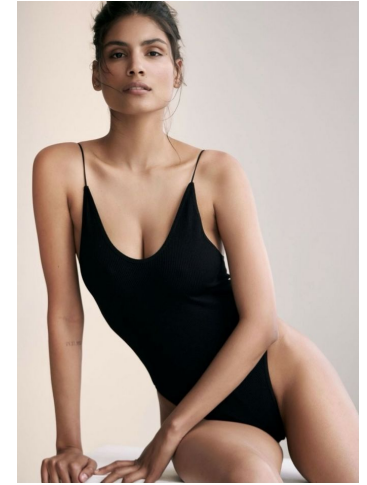


KARIN

MODELS AGENCY

Caroline PRATES

Height : 5'10" / 178 cm | Bust : 32.5" / 82 cm | Waist : 23.5" / 60 cm | Hips : 34.5" / 88 cm | Shoe : 9.0 US / 6.5 UK | Hair Colour : Dark Brown | Eyes : Brown

KARIN
MODELS AGENCY

Caroline PRATES

Height : 5'10" / 178 cm | Bust : 32.5" / 82 cm | Waist : 23.5" / 60 cm | Hips : 34.5" / 88 cm | Shoe : 9.0 US / 6.5 UK | Hair Colour : Dark Brown | Eyes : Brown

KARIN

MODELS AGENCY

Caroline PRATES