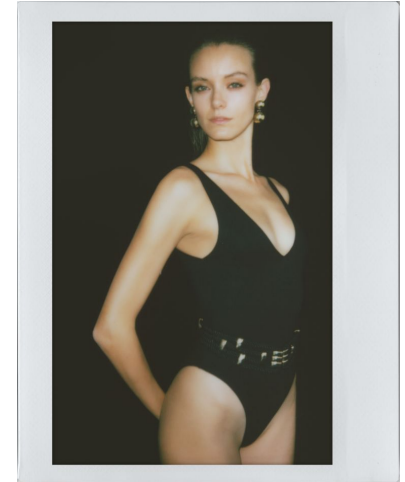

KARIN

MODELS AGENCY

Height : 5'9.5" / 176 cm | Bust : 32.5" / 82 cm | Waist : 25" / 63 cm | Hips : 35" / 89 cm | Shoe : 8.0 US / 6.0 UK | Hair Colour : Light Blonde | Eyes : Blue