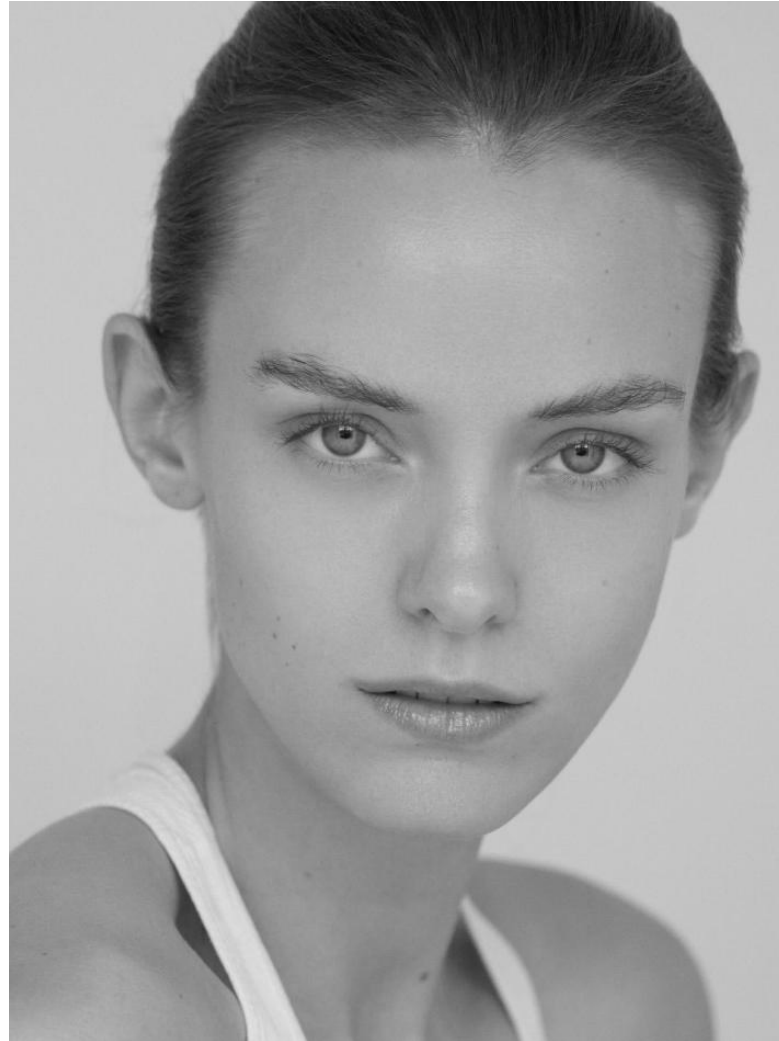

# KARIN

---

MODELS AGENCY

---

Celina Krogmann •

Height : 5'9.5" / 176 cm | Bust : 32.5" / 82 cm | Waist : 25" / 63 cm | Hips : 35" / 89 cm | Shoe : 8.0 US / 6.0 UK | Hair Colour : Light Blonde | Eyes : Blue