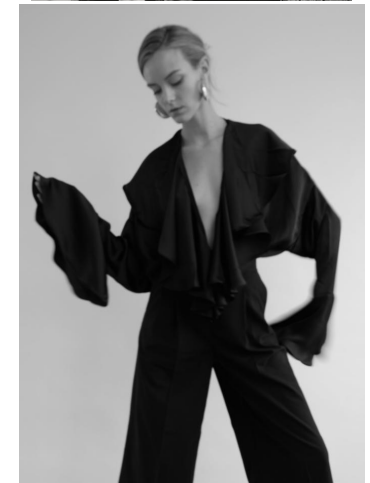

KARIN

MODELS AGENCY

Celina Krogmann •

Height : 5'9.5" / 176 cm | Bust : 32.5" / 82 cm | Waist : 25" / 63 cm | Hips : 35" / 89 cm | Shoe : 8.0 US / 6.0 UK | Hair Colour : Light Blonde | Eyes : Blue