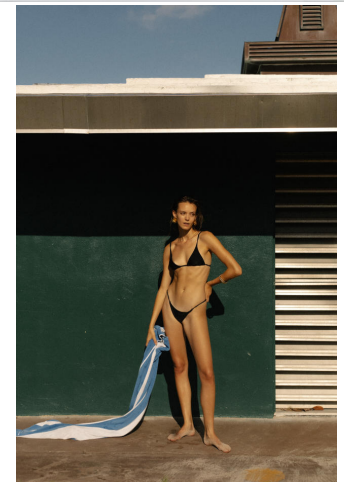

KARIN

MODELS AGENCY

Height : 5'9.5" / 176 cm | Bust : 32.5" / 82 cm | Waist : 25" / 63 cm | Hips : 35" / 89 cm | Shoe : 8.0 US / 6.0 UK | Hair Colour : Light Blonde | Eyes : Blue