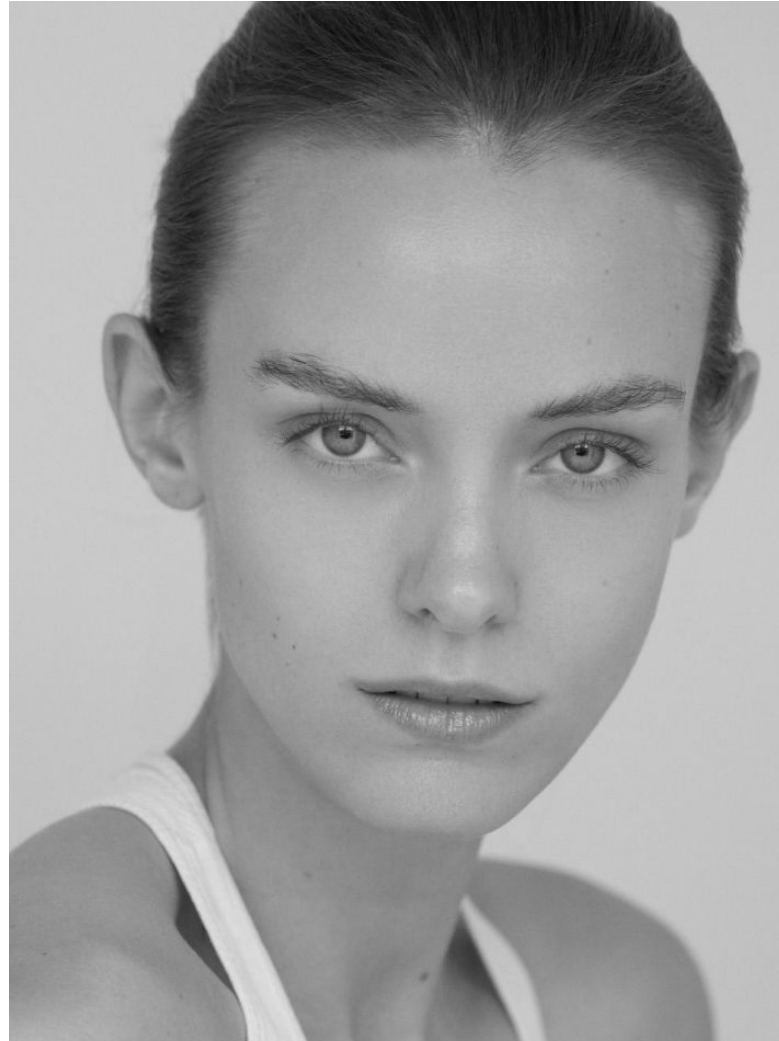

# KARIN

---

MODELS AGENCY

---

Celina Krogmann •

Height : 5'9.5" / 176 cm | Bust : 32.5" / 82 cm | Waist : 25" / 63 cm | Hips : 35" / 89 cm | Shoe : 8.0 US / 6.0 UK | Hair Colour : Light Blonde | Eyes : Blue