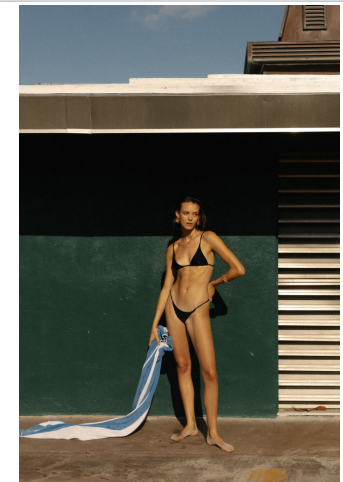

KARIN

MODELS AGENCY

Height : 5'9.5" / 176 cm | Bust : 32.5" / 82 cm | Waist : 25" / 63 cm | Hips : 35" / 89 cm | Shoe : 8.0 US / 6.0 UK | Hair Colour : Light Blonde | Eyes : Blue