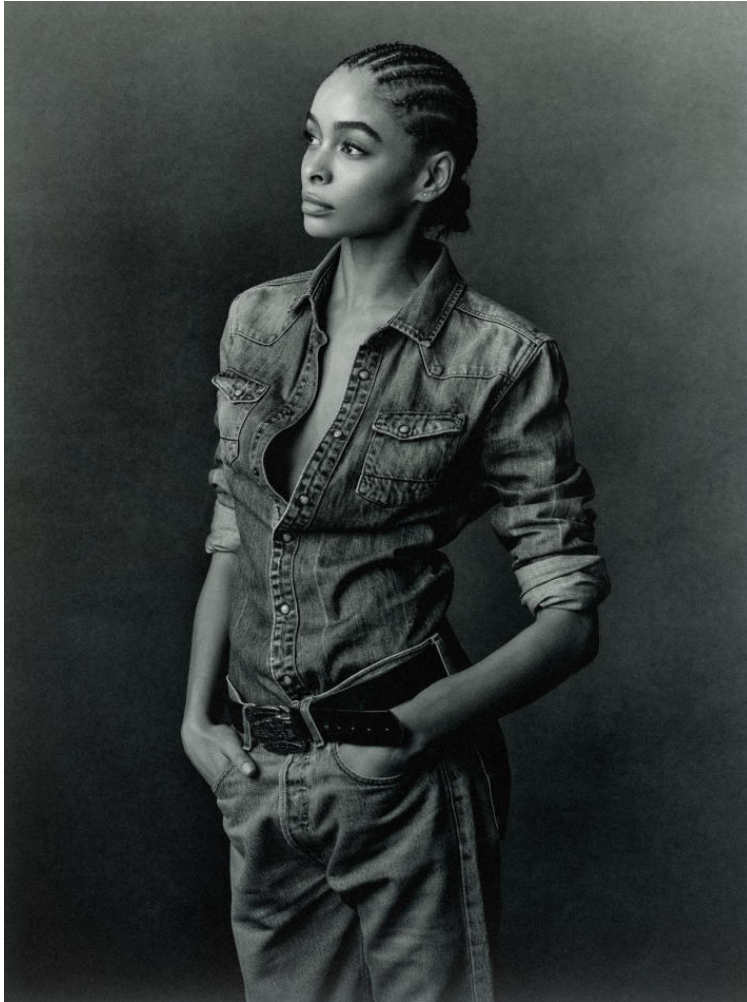

KARIN

MODELS AGENCY

Celine Berent

Height : 5'9.5" / 177 cm | Bust : 33" / 84 cm | Waist : 25" / 64 cm | Hips : 35.5" / 90 cm | Shoe : 10.0 US / 7.0 UK | Hair Colour : Brown |