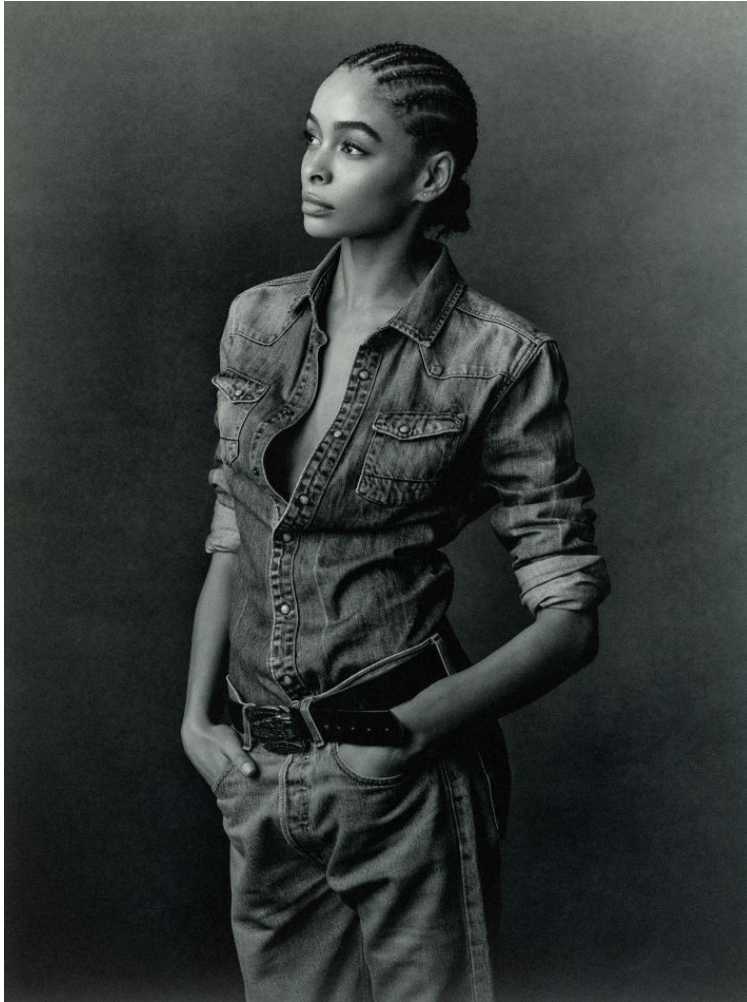

KARIN

MODELS AGENCY

Celine Berent

Height : 5'9.5" / 177 cm | Bust : 33" / 84 cm | Waist : 25" / 64 cm | Hips : 35.5" / 90 cm | Shoe : 10.0 US / 7.0 UK | Hair Colour : Brown |