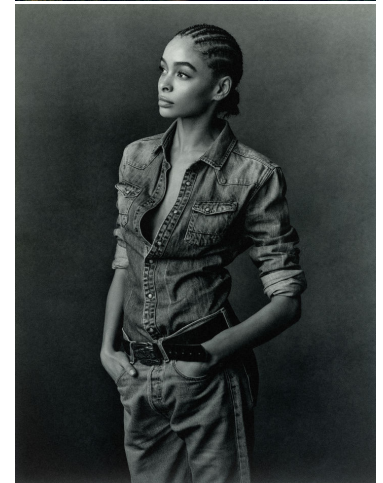


KARIN

MODELS AGENCY

Celine Berent

Height : 5'9.5" / 177 cm | Bust : 33" / 84 cm | Waist : 25" / 64 cm | Hips : 35.5" / 90 cm | Shoe : 10.0 US / 7.0 UK | Hair Colour : Brown |

KARIN

MODELS AGENCY

Celine Berent

Height : 5'9.5" / 177 cm | Bust : 33" / 84 cm | Waist : 25" / 64 cm | Hips : 35.5" / 90 cm | Shoe : 10.0 US / 7.0 UK | Hair Colour : Brown |

KARIN

MODELS AGENCY

Celine Berent

Height : 5'9.5" / 177 cm | Bust : 33" / 84 cm | Waist : 25" / 64 cm | Hips : 35.5" / 90 cm | Shoe : 10.0 US / 7.0 UK | Hair Colour : Brown |