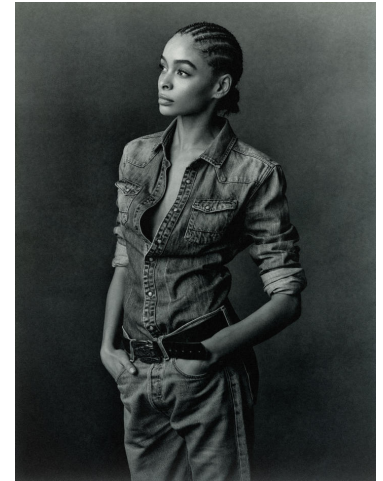


KARIN

MODELS AGENCY

Celine Berent

Height : 5'9.5" / 177 cm | Bust : 33" / 84 cm | Waist : 25" / 64 cm | Hips : 35.5" / 90 cm | Shoe : 10.0 US / 7.0 UK | Hair Colour : Brown |

KARIN

MODELS AGENCY

Celine Berent

Height : 5'9.5" / 177 cm | Bust : 33" / 84 cm | Waist : 25" / 64 cm | Hips : 35.5" / 90 cm | Shoe : 10.0 US / 7.0 UK | Hair Colour : Brown |

KARIN

MODELS AGENCY

Celine Berent

Height : 5'9.5" / 177 cm | Bust : 33" / 84 cm | Waist : 25" / 64 cm | Hips : 35.5" / 90 cm | Shoe : 10.0 US / 7.0 UK | Hair Colour : Brown |