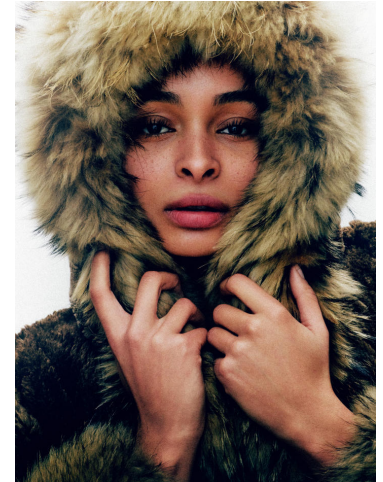


KARIN

MODELS AGENCY

Celine Berent

Height : 5'9.5" / 177 cm | Bust : 33" / 84 cm | Waist : 25" / 64 cm | Hips : 35.5" / 90 cm | Shoe : 10.0 US / 7.0 UK | Hair Colour : Brown |

KARIN

MODELS AGENCY

Celine Berent

Height : 5'9.5" / 177 cm | Bust : 33" / 84 cm | Waist : 25" / 64 cm | Hips : 35.5" / 90 cm | Shoe : 10.0 US / 7.0 UK | Hair Colour : Brown |

KARIN

MODELS AGENCY

Celine Berent

Height : 5'9.5" / 177 cm | Bust : 33" / 84 cm | Waist : 25" / 64 cm | Hips : 35.5" / 90 cm | Shoe : 10.0 US / 7.0 UK | Hair Colour : Brown |