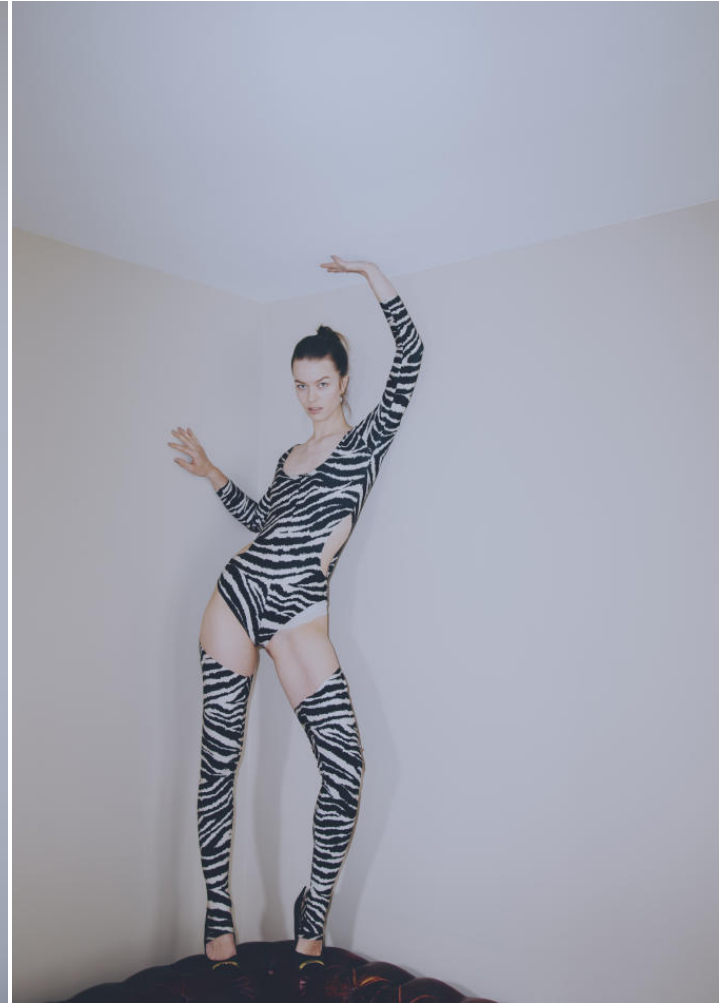


KARIN

MODELS AGENCY

CELINE VELLER

Height : 5'10" / 178 cm | Bust : 31.5" / 80 cm | Waist : 23.5" / 60 cm | Hips : 35.5" / 90 cm | Shoe : 9.0 US / 6.5 UK | Hair Colour : Light Brown | Eyes : Green

KARIN
MODELS AGENCY

CELINE VELLER

Height : 5'10" / 178 cm | Bust : 31.5" / 80 cm | Waist : 23.5" / 60 cm | Hips : 35.5" / 90 cm | Shoe : 9.0 US / 6.5 UK | Hair Colour : Light Brown | Eyes : Green

KARIN
MODELS AGENCY

CELINE VELLER

Height : 5'10" / 178 cm | Bust : 31.5" / 80 cm | Waist : 23.5" / 60 cm | Hips : 35.5" / 90 cm | Shoe : 9.0 US / 6.5 UK | Hair Colour : Light Brown | Eyes : Green

KARIN

MODELS AGENCY

CELINE VELLER

Height : 5'10" / 178 cm | Bust : 31.5" / 80 cm | Waist : 23.5" / 60 cm | Hips : 35.5" / 90 cm | Shoe : 9.0 US / 6.5 UK | Hair Colour : Light Brown | Eyes : Green