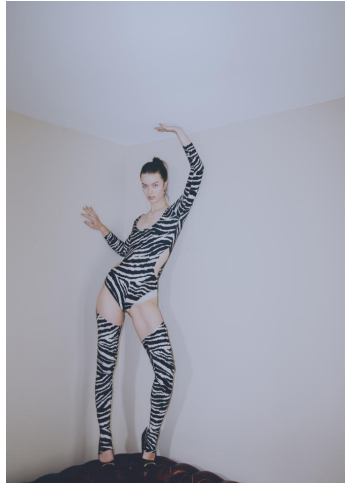


KARIN

MODELS AGENCY

CELINE VELLER

Height : 5'10" / 178 cm | Bust : 31.5" / 80 cm | Waist : 23.5" / 60 cm | Hips : 35.5" / 90 cm | Shoe : 9.0 US / 6.5 UK | Hair Colour : Light Brown | Eyes : Green

KARIN
MODELS AGENCY

CELINE VELLER

Height : 5'10" / 178 cm | Bust : 31.5" / 80 cm | Waist : 23.5" / 60 cm | Hips : 35.5" / 90 cm | Shoe : 9.0 US / 6.5 UK | Hair Colour : Light Brown | Eyes : Green

KARIN

MODELS AGENCY

CELINE VELLER

Height : 5'10" / 178 cm | Bust : 31.5" / 80 cm | Waist : 23.5" / 60 cm | Hips : 35.5" / 90 cm | Shoe : 9.0 US / 6.5 UK | Hair Colour : Light Brown | Eyes : Green

KARIN

MODELS AGENCY

CELINE VELLER

Height : 5'10" / 178 cm | Bust : 31.5" / 80 cm | Waist : 23.5" / 60 cm | Hips : 35.5" / 90 cm | Shoe : 9.0 US / 6.5 UK | Hair Colour : Light Brown | Eyes : Green