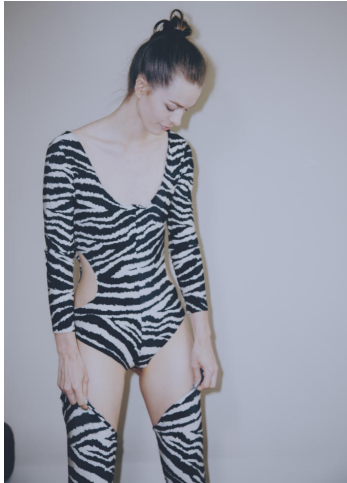


KARIN

MODELS AGENCY

CELINE VELLER

Height : 5'10" / 178 cm | Bust : 31.5" / 80 cm | Waist : 23.5" / 60 cm | Hips : 35.5" / 90 cm | Shoe : 9.0 US / 6.5 UK | Hair Colour : Light Brown | Eyes : Green

KARIN
MODELS AGENCY

CELINE VELLER

Height : 5'10" / 178 cm | Bust : 31.5" / 80 cm | Waist : 23.5" / 60 cm | Hips : 35.5" / 90 cm | Shoe : 9.0 US / 6.5 UK | Hair Colour : Light Brown | Eyes : Green

KARIN

MODELS AGENCY

CELINE VELLER

Height : 5'10" / 178 cm | Bust : 31.5" / 80 cm | Waist : 23.5" / 60 cm | Hips : 35.5" / 90 cm | Shoe : 9.0 US / 6.5 UK | Hair Colour : Light Brown | Eyes : Green

KARIN

MODELS AGENCY

CELINE VELLER

Height : 5'10" / 178 cm | Bust : 31.5" / 80 cm | Waist : 23.5" / 60 cm | Hips : 35.5" / 90 cm | Shoe : 9.0 US / 6.5 UK | Hair Colour : Light Brown | Eyes : Green