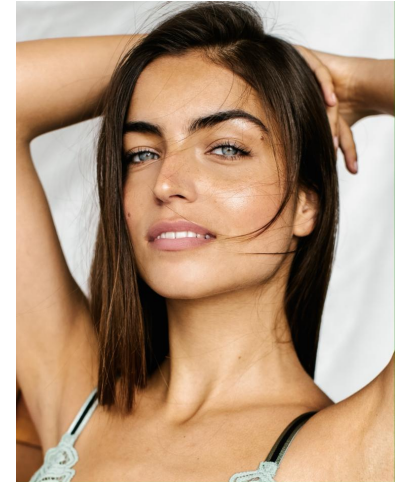


KARIN

MODELS AGENCY

Charlotte LEMAY

Height : 5'8" / 173 cm | Bust : 32.5" / 83 cm | Waist : 23.5" / 60 cm | Hips : 35" / 89 cm | Shoe : 6.0 US / 4.0 UK | Hair Colour : Brown | Eyes : Blue

KARIN

MODELS AGENCY

Charlotte LEMAY

Height : 5'8" / 173 cm | Bust : 32.5" / 83 cm | Waist : 23.5" / 60 cm | Hips : 35" / 89 cm | Shoe : 6.0 US / 4.0 UK | Hair Colour : Brown | Eyes : Blue

KARIN

MODELS AGENCY

Charlotte LEMAY

Height : 5'8" / 173 cm | Bust : 32.5" / 83 cm | Waist : 23.5" / 60 cm | Hips : 35" / 89 cm | Shoe : 6.0 US / 4.0 UK | Hair Colour : Brown | Eyes : Blue