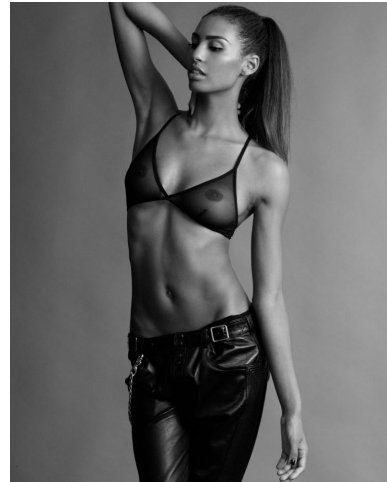

# KARIN

---

MODELS AGENCY

---

Chloe MORTAUD

Height : 5'11" / 180 cm | Bust : 35" / 89 cm | Waist : 25" / 63 cm | Hips : 36" / 91 cm | Shoe : 9.0 US / 6.5 UK | Hair Colour : Brown | Eyes : Brown

---

# KARIN

---

MODELS AGENCY

---

Chloe MORTAUD

Height : 5'11" / 180 cm | Bust : 35" / 89 cm | Waist : 25" / 63 cm | Hips : 36" / 91 cm | Shoe : 9.0 US / 6.5 UK | Hair Colour : Brown | Eyes : Brown

**KARIN**  
MODELS AGENCY