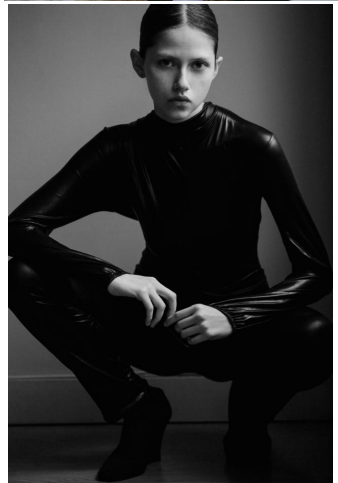


KARIN

MODELS AGENCY

Claire Delarue

Height : 5'6" / 168 cm | Bust : 30.5" / 77 cm | Waist : 23" / 58 cm | Hips : 34" / 86 cm | Shoe : 7.0 US / 5.0 UK | Hair Colour : Dirty Blonde | Eyes : Green/Grey

KARIN

MODELS AGENCY

Claire Delarue

Height : 5'6" / 168 cm | Bust : 30.5" / 77 cm | Waist : 23" / 58 cm | Hips : 34" / 86 cm | Shoe : 7.0 US / 5.0 UK | Hair Colour : Dirty Blonde | Eyes : Green/Grey

KARIN

MODELS AGENCY