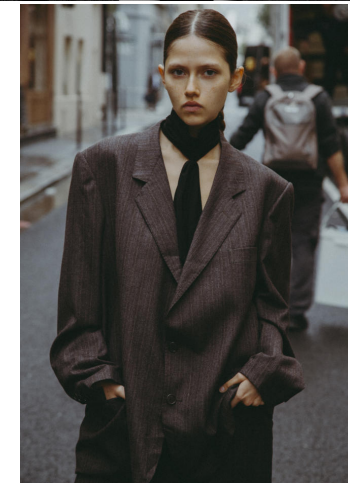


KARIN

MODELS AGENCY

Claire Delarue

Height : 5'6" / 168 cm | Bust : 30.5" / 77 cm | Waist : 23" / 58 cm | Hips : 34" / 86 cm | Shoe : 7.0 US / 5.0 UK | Hair Colour : Dirty Blonde | Eyes : Green/Grey

KARIN

MODELS AGENCY

Claire Delarue

Height : 5'6" / 168 cm | Bust : 30.5" / 77 cm | Waist : 23" / 58 cm | Hips : 34" / 86 cm | Shoe : 7.0 US / 5.0 UK | Hair Colour : Dirty Blonde | Eyes : Green/Grey

KARIN

MODELS AGENCY