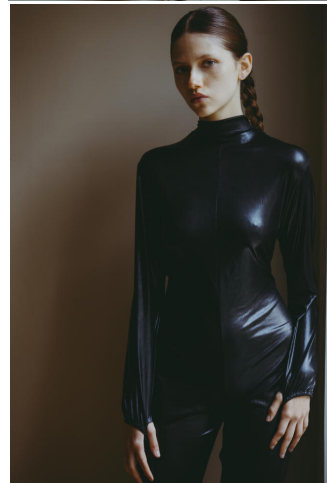


KARIN

MODELS AGENCY

Claire Delarue

Height : 5'6" / 168 cm | Bust : 30.5" / 77 cm | Waist : 23" / 58 cm | Hips : 34" / 86 cm | Shoe : 7.0 US / 5.0 UK | Hair Colour : Dirty Blonde | Eyes : Green/Grey

KARIN

MODELS AGENCY

Claire Delarue

Height : 5'6" / 168 cm | Bust : 30.5" / 77 cm | Waist : 23" / 58 cm | Hips : 34" / 86 cm | Shoe : 7.0 US / 5.0 UK | Hair Colour : Dirty Blonde | Eyes : Green/Grey

KARIN

MODELS AGENCY