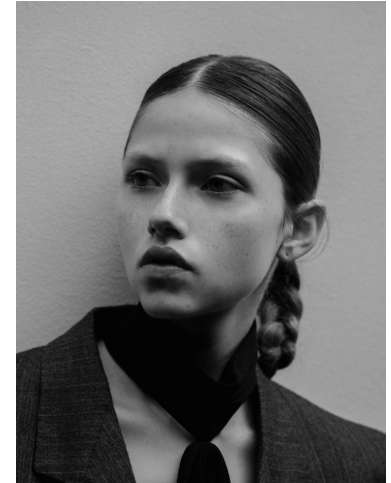


KARIN

MODELS AGENCY

Claire Delarue

Height : 5'6" / 168 cm | Bust : 30.5" / 77 cm | Waist : 23" / 58 cm | Hips : 34" / 86 cm | Shoe : 7.0 US / 5.0 UK | Hair Colour : Dirty Blonde | Eyes : Green/Grey

KARIN

MODELS AGENCY

Claire Delarue

Height : 5'6" / 168 cm | Bust : 30.5" / 77 cm | Waist : 23" / 58 cm | Hips : 34" / 86 cm | Shoe : 7.0 US / 5.0 UK | Hair Colour : Dirty Blonde | Eyes : Green/Grey

KARIN

MODELS AGENCY