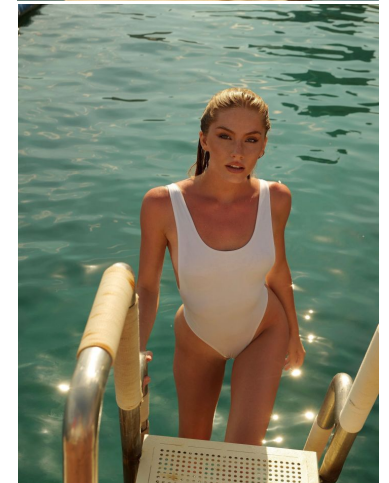

# KARIN

---

MODELS AGENCY

---

Claire MAUI

Height : 5'8.5" / 174 cm | Bust : 33.5" / 85 cm | Waist : 23.5" / 60 cm | Hips : 36" / 92 cm | Shoe : 8.0 US / 6.0 UK | Hair Colour : Blonde | Eyes : Hazel

**KARIN**  
MODELS AGENCY

**Claire MAUI**

Height : 5'8.5" / 174 cm | Bust : 33.5" / 85 cm | Waist : 23.5" / 60 cm | Hips : 36" / 92 cm | Shoe : 8.0 US / 6.0 UK | Hair Colour : Blonde | Eyes : Hazel

**KARIN**  
MODELS AGENCY

**Claire MAUI**

Height : 5'8.5" / 174 cm | Bust : 33.5" / 85 cm | Waist : 23.5" / 60 cm | Hips : 36" / 92 cm | Shoe : 8.0 US / 6.0 UK | Hair Colour : Blonde | Eyes : Hazel

---