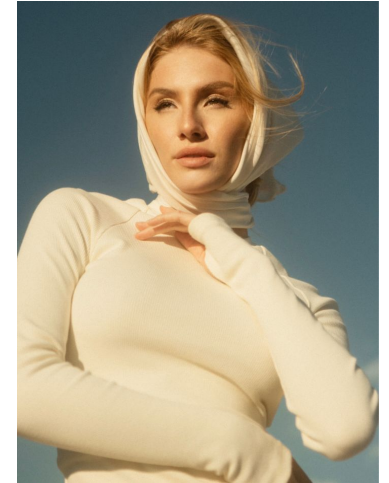

# KARIN

---

MODELS AGENCY

---

Claire MAUI

Height : 5'8.5" / 174 cm | Bust : 33.5" / 85 cm | Waist : 23.5" / 60 cm | Hips : 36" / 92 cm | Shoe : 8.0 US / 6.0 UK | Hair Colour : Blonde | Eyes : Hazel

**KARIN**  
MODELS AGENCY

**Claire MAUI**

Height : 5'8.5" / 174 cm | Bust : 33.5" / 85 cm | Waist : 23.5" / 60 cm | Hips : 36" / 92 cm | Shoe : 8.0 US / 6.0 UK | Hair Colour : Blonde | Eyes : Hazel

**KARIN**  
MODELS AGENCY

**Claire MAUI**

Height : 5'8.5" / 174 cm | Bust : 33.5" / 85 cm | Waist : 23.5" / 60 cm | Hips : 36" / 92 cm | Shoe : 8.0 US / 6.0 UK | Hair Colour : Blonde | Eyes : Hazel

---