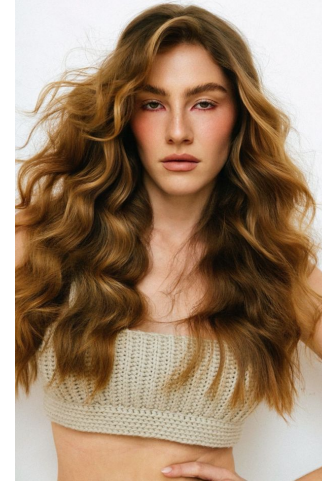

KARIN

MODELS AGENCY

Claire MAUI

Height : 5'8.5" / 174 cm | Bust : 33.5" / 85 cm | Waist : 23.5" / 60 cm | Hips : 36" / 92 cm | Shoe : 8.0 US / 6.0 UK | Hair Colour : Blonde | Eyes : Hazel