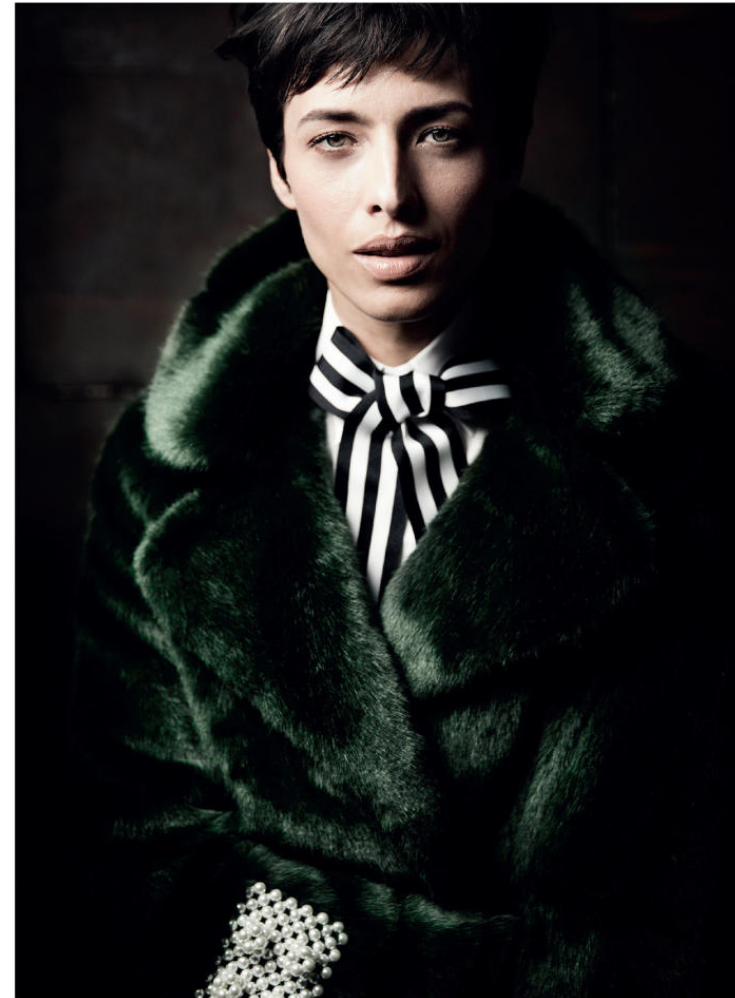

KARIN

MODELS AGENCY

Claudia RABA

Height : 5'11" / 180 cm | Bust : 33" / 84 cm | Waist : 24" / 61 cm | Hips : 35" / 89 cm | Shoe : 10.0 US / 7.0 UK | Hair Colour : Brown | Eyes : Green