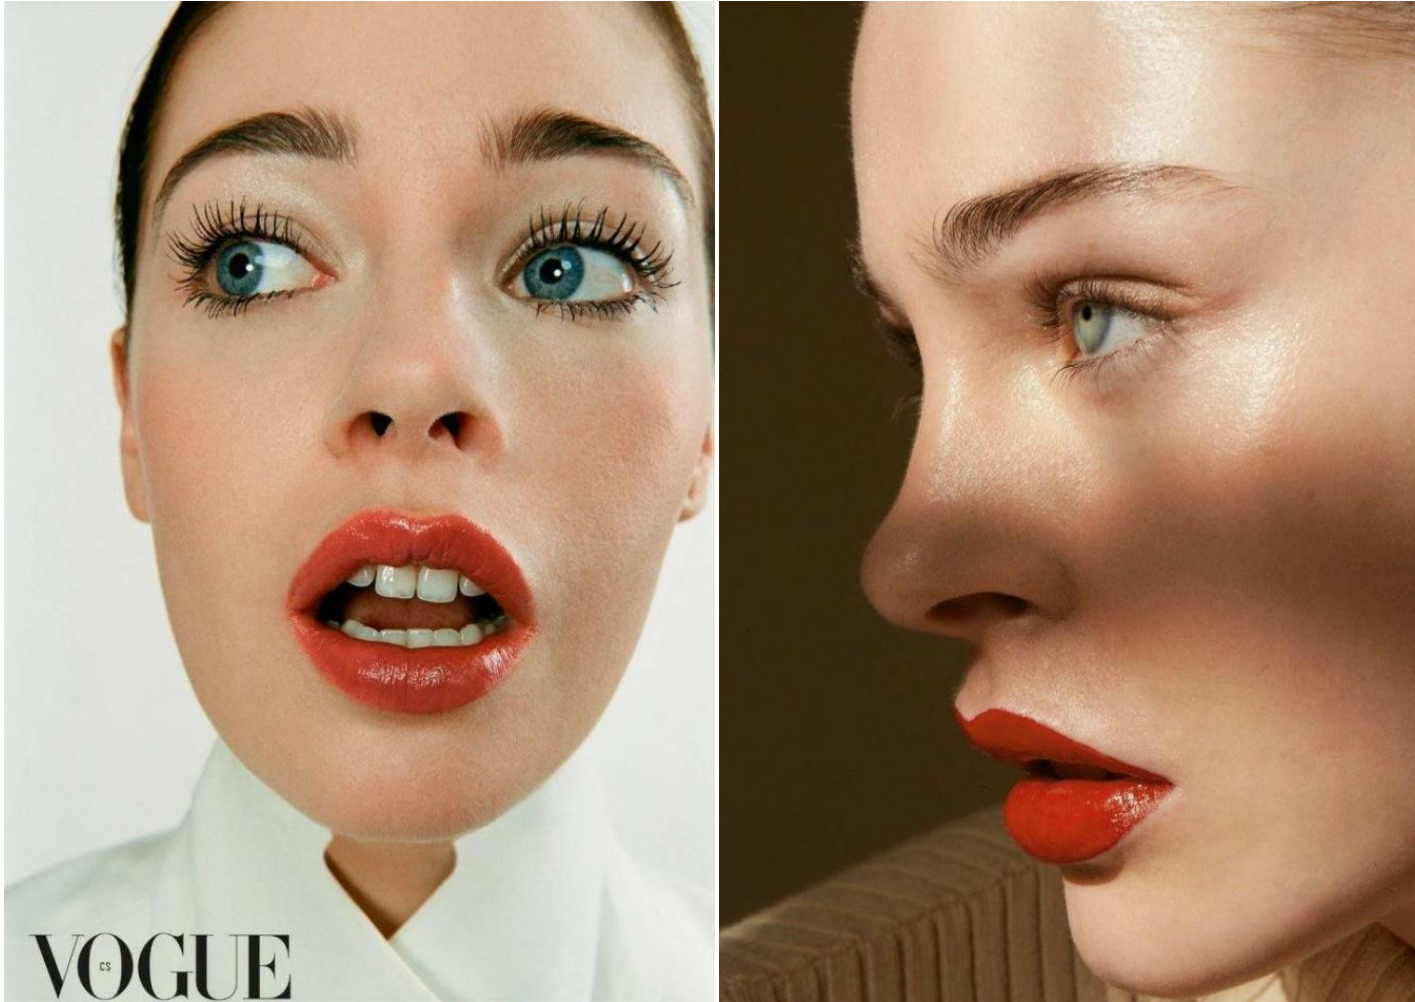

KARIN
MODELS AGENCY

Clemence Lognonne

Height : 5'9" / 175 cm | Bust : 32" / 81 cm | Waist : 25.5" / 65 cm | Hips : 35.5" / 90 cm | Shoe : 8.0 US / 6.0 UK | Hair Colour : Brown | Eyes : Blue