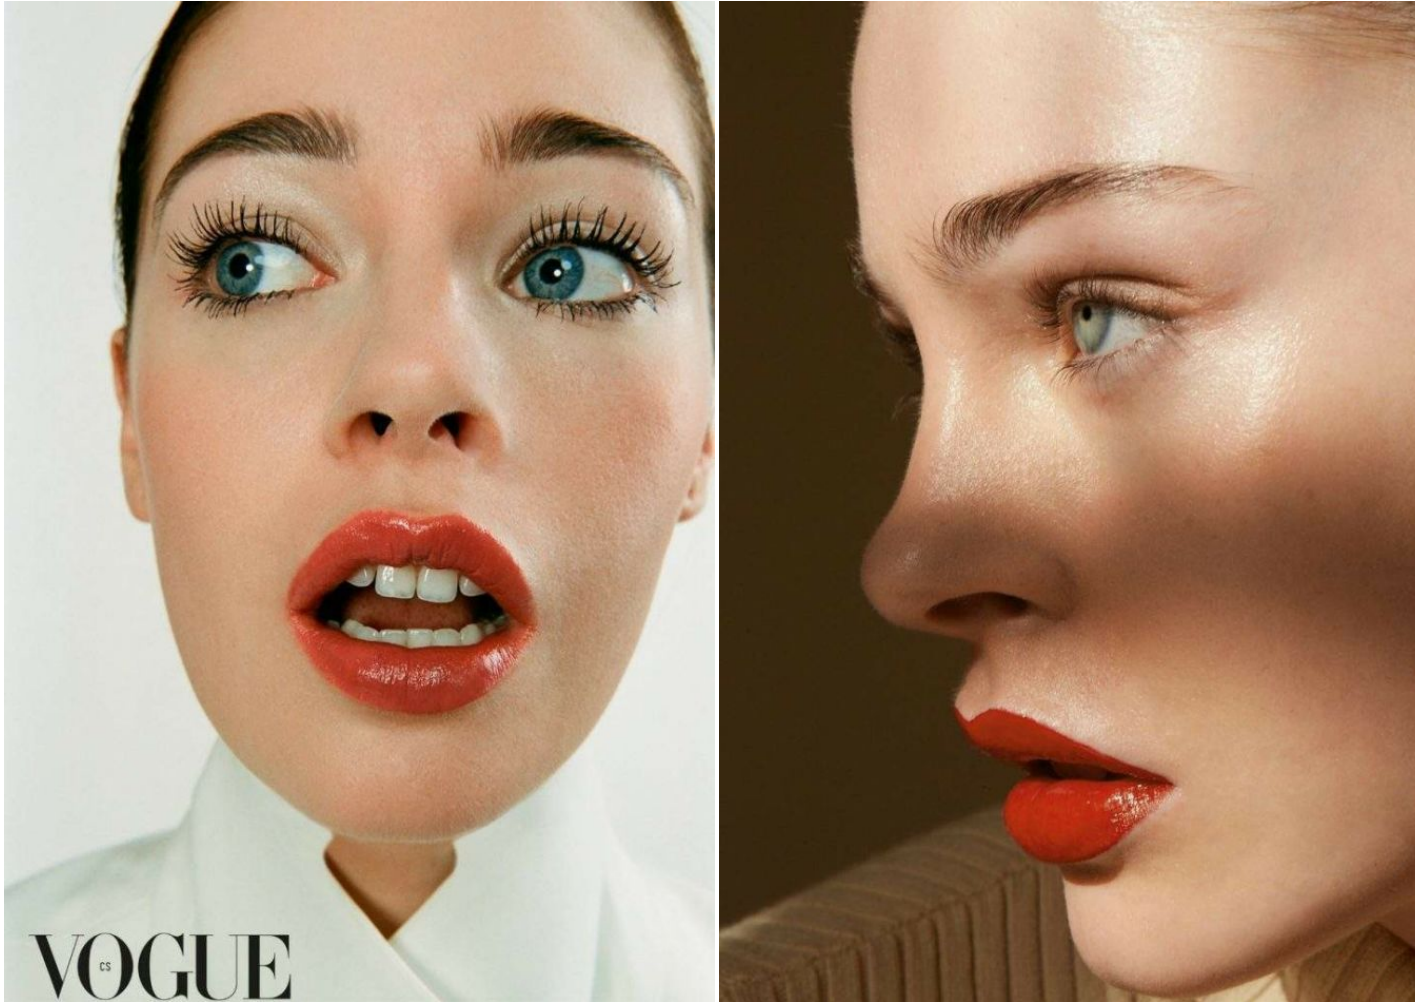

KARIN
MODELS AGENCY

Clemence Lognonne

Height : 5'9" / 175 cm | Bust : 32" / 81 cm | Waist : 25.5" / 65 cm | Hips : 35.5" / 90 cm | Shoe : 8.0 US / 6.0 UK | Hair Colour : Brown | Eyes : Blue