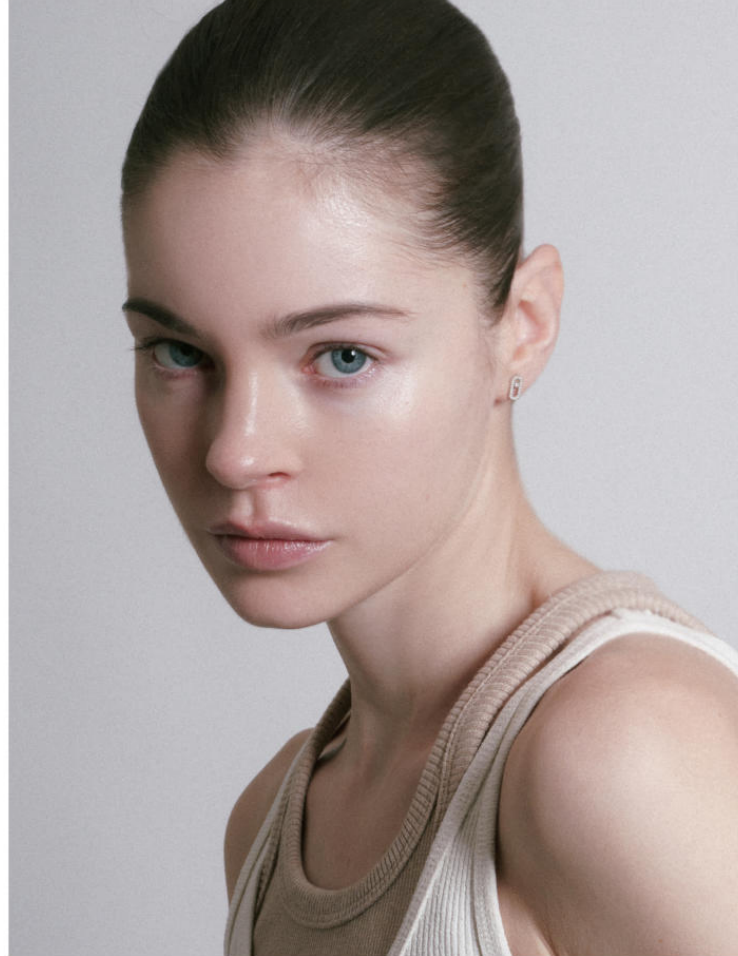

KARIN

MODELS AGENCY

Clemence Lognonne

Height : 5'9" / 175 cm | Bust : 32" / 81 cm | Waist : 25.5" / 65 cm | Hips : 35.5" / 90 cm | Shoe : 8.0 US / 6.0 UK | Hair Colour : Brown | Eyes : Blue

KARIN

MODELS AGENCY

Clemence Lognonne

Height : 5'9" / 175 cm | Bust : 32" / 81 cm | Waist : 25.5" / 65 cm | Hips : 35.5" / 90 cm | Shoe : 8.0 US / 6.0 UK | Hair Colour : Brown | Eyes : Blue

KARIN
MODELS AGENCY

Clemence Lognonne